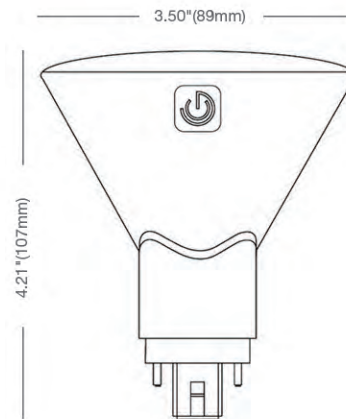

Ballast Type	Lumens	Bare Lamp
13W	700	8W
18W	850	9.5W
26W	920	11W

Innovative Round Design - Patent Pending

GREEN CREATIVE PL V LED Lamp

Other PL V LED Lamp

The PL V lamp features a patent pending fully round design. Compared to other square shaped PL vertical lamps, the GREEN CREATIVE PL V improves the overall light output and aesthetics of the fixture.

APPLICATIONS

Retail

Hospitality

Office

Ref.#: DS077-PLV-11W-DIR

- Base:** G24q & GX24q (4-pin CFL)
- Voltage:** Ballast compatible 120-277V
- Dimmable:** No
- PF:** 0.9
- Lifetime:** 40,000 hrs
- Weight:** 0.22lb / 99g

SPECIFICATIONS*

Model	Product	Power (W)	CCT	CRI (typ.)	Lumens	LPW	Beam Angle
11PLVG4/827/DIR	97669	11	Warm White 2700K	80	875	80	110°
11PLVG4/830/DIR	97670	11	Warm White 3000K	80	875	80	110°
11PLVG4/835/DIR	97671	11	Neutral White 3500K	80	900	82	110°
11PLVG4/840/DIR	97672	11	Natural White 4000K	80	920	84	110°
11PLVG4/850/DIR	97673	11	Daylight 5000K	80	940	85	110°