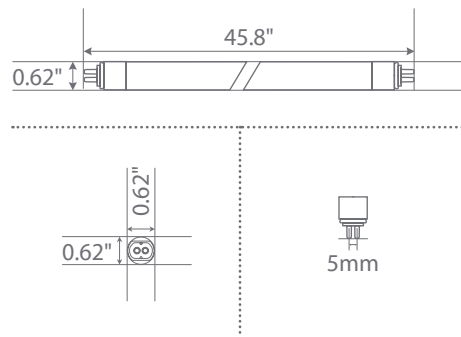

Product Dimensions