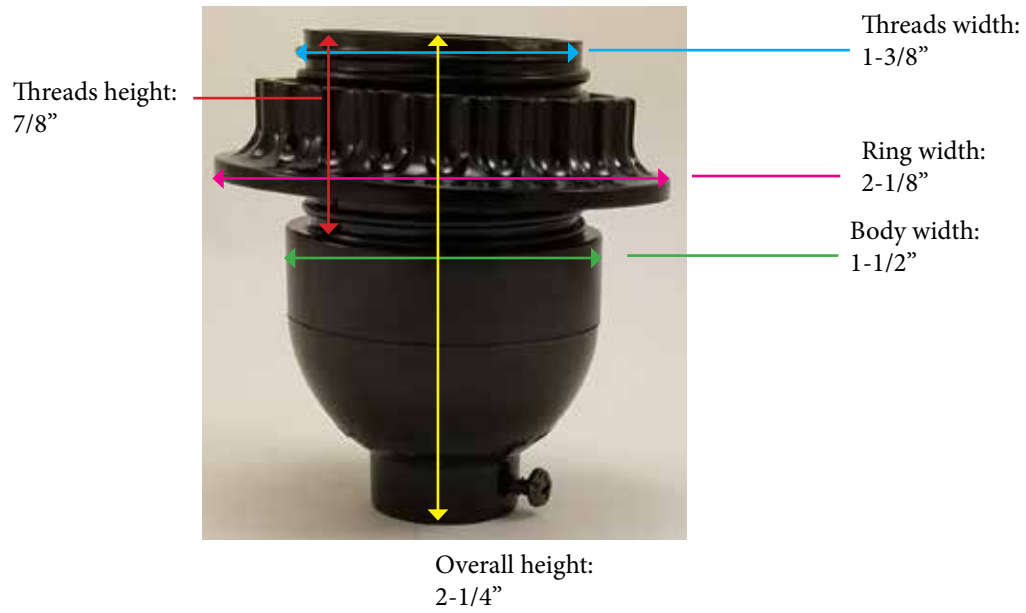

40-0030-99 (SOCK-D30)

Short Keyless Phenolic Threaded

- Ring Included
- Set screw
- 1/8 IPS Cap
- Rated 660W – 250V