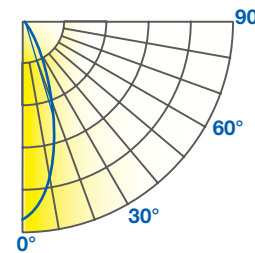

Degree	Candela
0	1450
5	1389
15	698
25	158
35	36
45	12

- **Base:** GU5.3
- **Voltage:** 12V
- **Dimmable:** Yes***
- **PF:** 0.9
- **Lifetime:** 25,000 hrs
- **Weight:** 0.10 / 45g