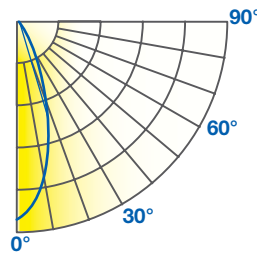

Degree	Candela
0	1400
5	1341
15	674
25	153
35	34
45	11