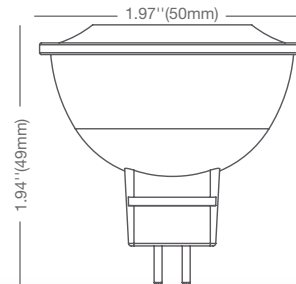

## ILLUMINANCE & CANDELA DISTRIBUTION

6MR16DIM/827FL35

Diameter	Footcandles
1.3	338
2.5	84
3.8	38
5.0	21
6.3	14

6MR16DIM/830FL35

Diameter	Footcandles
1.3	350
2.5	88
3.8	39
5.0	22
6.3	14

6MR16DIM/840FL35

Diameter	Footcandles
1.3	363
2.5	91
3.8	40
5.0	23
6.3	15

Degree	Candela
0	1350
5	1293
15	650
25	147
35	33
45	11

Degree	Candela
0	1400
5	1341
15	674
25	153
35	34
45	11

Degree	Candela
0	1450
5	1389
15	698
25	158
35	36
45	12

- Base:** GU5.3
- Voltage:** 12V
- Dimmable:** Yes\*\*\*
- PF:** 0.9
- Lifetime:** 25,000 hrs
- Weight:** 0.10 / 45g