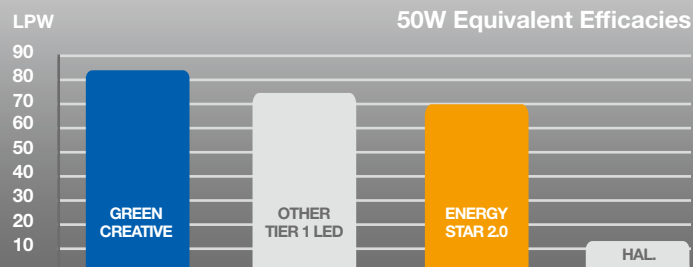

# MR16 6W DIM. TITANIUM LED SERIES

PRO

6W REPLACES

**50W Hal.**

80% Energy Savings

**\$174 Savings per lamp\***

- 6W DE OHIP LRW DOOR PWR
- ISWLR OHILL 3
- 3R POLWR/SW 2
- 6RWRWRWHLRW DOODWLR
- ESDWORRWR
- WRWRWRWRWR

### Exceptional Efficacy

At 83 LPW, this lamp's efficacy is higher than the Tier 1 LED MR16 50W replacement industry average and exceeds ENERGY STAR 2.0 requirements. This energy-saving performance makes this lamp a smart retrofit choice for halogen bulbs.