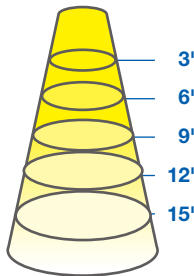

### Exceptional Efficacy

At 83 LPW, this lamp's efficacy is higher than the Tier 1 LED MR16 50W replacement industry average and exceeds ENERGY STAR 2.0 requirements. This energy-saving performance makes this lamp a smart retrofit choice for halogen bulbs.

## ILLUMINANCE & CANDELA DISTRIBUTION

6MR16DIM/827FL35

Diameter	Footcandles
1.3	338
2.5	84
3.8	38
5.0	21
6.3	14

6MR16DIM/830FL35

Diameter	Footcandles
1.3	350
2.5	88
3.8	39
5.0	22
6.3	14

6MR16DIM/840FL35

Diameter	Footcandles
1.3	363
2.5	91
3.8	40
5.0	23
6.3	15