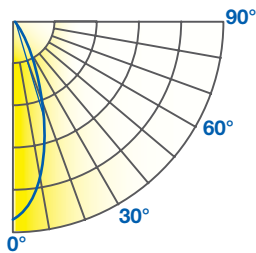

## ILLUMINANCE & CANDELA DISTRIBUTION

6MR16DIM/827FL35

Diameter	Footcandles
1.3	338
2.5	84
3.8	38
5.0	21
6.3	14

6MR16DIM/830FL35

Diameter	Footcandles
1.3	350
2.5	88
3.8	39
5.0	22
6.3	14

6MR16DIM/840FL35

Diameter	Footcandles
1.3	363
2.5	91
3.8	40
5.0	23
6.3	15