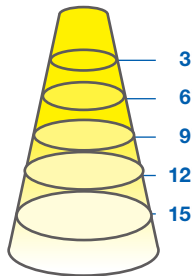

### Exceptional Efficacy

At 83 LPW, this lamp's efficacy is higher than the Tier 1 LED MR16 50W replacement industry average and exceeds ENERGY STAR 2.0 requirements. This energy-saving performance makes this lamp a smart retrofit choice for halogen bulbs.

## ILLUMINANCE & CANDELA DISTRIBUTION

6MR16DIM/827FL35

Diameter	Footcandles
1.3	338
2.5	84
3.8	38
5.0	21
6.3	14

6MR16DIM/830FL35

Diameter	Footcandles
1.3	350
2.5	88
3.8	39
5.0	22
6.3	14

6MR16DIM/840FL35

Diameter	Footcandles
1.3	363
2.5	91
3.8	40
5.0	23
6.3	15