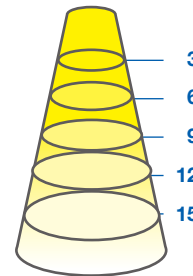

## ILLUMINANCE & CANDELA DISTRIBUTION

6MR16DIM/827FL35

Diameter	Footcandles
1.3	338
2.5	84
3.8	38
5.0	21
6.3	14

6MR16DIM/830FL35

Diameter	Footcandles
1.3	350
2.5	88
3.8	39
5.0	22
6.3	14

6MR16DIM/840FL35

Diameter	Footcandles
1.3	363
2.5	91
3.8	40
5.0	23
6.3	15

Degree	Candela
0	1350
5	1293
15	650
25	147
35	33
45	11

Degree	Candela
0	1400
5	1341
15	674
25	153
35	34
45	11

Degree	Candela
0	1450
5	1389
15	698
25	158
35	36
45	12

- Base:** GU5.3
- Voltage:** 12V
- Dimmable:** Yes\*\*\*
- PF:** 0.9
- Lifetime:** 25,000 hrs
- Weight:** 0.10 / 45g