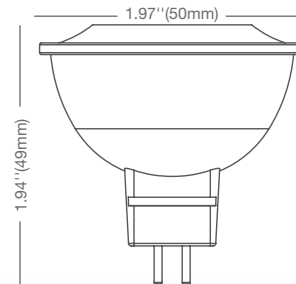

ILLUMINANCE & CANDELA DISTRIBUTION

6MR16DIM/827FL35

Diameter	Footcandles
1.3	338
2.5	84
3.8	38
5.0	21
6.3	14

6MR16DIM/830FL35

Diameter	Footcandles
1.3	350
2.5	88
3.8	39
5.0	22
6.3	14

6MR16DIM/840FL35

Diameter	Footcandles
1.3	363
2.5	91
3.8	40
5.0	23
6.3	15

Degree	Candela
0	1350
5	1293
15	650
25	147
35	33
45	11

Degree	Candela
0	1400
5	1341
15	674
25	153
35	34
45	11

Degree	Candela
0	1450
5	1389
15	698
25	158
35	36
45	12

- Base:** GU5.3
- Voltage:** 12V
- Dimmable:** Yes***
- PF:** 0.9
- Lifetime:** 25,000 hrs
- Weight:** 0.10 / 45g

SPECIFICATIONS****

Model	Product	Power (W)	CCT	CRI (typ.)	Lumens	LPW	Beam Angle	CBCP (cd)
6MR16DIM/827FL35	57984	6	Warm White 2700K	82	480	80	FL 35°	1350
6MR16DIM/830FL35	57985	6	Halogen White 3000K	82	500	83	FL 35°	1400
6MR16DIM/840FL35	57986	6	Cool White 4000K	82	520	86	FL 35°	1450