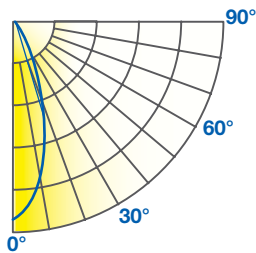

ILLUMINANCE & CANDELA DISTRIBUTION

6MR16DIM/827FL35

Diameter	Footcandles
1.3	338
2.5	84
3.8	38
5.0	21
6.3	14

6MR16DIM/830FL35

Diameter	Footcandles
1.3	350
2.5	88
3.8	39
5.0	22
6.3	14

6MR16DIM/840FL35

Diameter	Footcandles
1.3	363
2.5	91
3.8	40
5.0	23
6.3	15