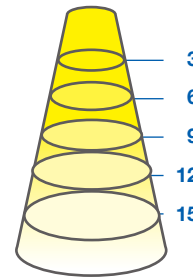

ILLUMINANCE & CANDELA DISTRIBUTION

6MR16DIM/827FL35

Diameter	Footcandles
1.3	338
2.5	84
3.8	38
5.0	21
6.3	14

6MR16DIM/830FL35

Diameter	Footcandles
1.3	350
2.5	88
3.8	39
5.0	22
6.3	14

6MR16DIM/840FL35

Diameter	Footcandles
1.3	363
2.5	91
3.8	40
5.0	23
6.3	15

Degree	Candela
0	1350
5	1293
15	650
25	147
35	33
45	11

Degree	Candela
0	1400
5	1341
15	674
25	153
35	34
45	11

Degree	Candela
0	1450
5	1389
15	698
25	158
35	36
45	12

- Base:** GU5.3
- Voltage:** 12V
- Dimmable:** Yes***
- PF:** 0.9
- Lifetime:** 25,000 hrs
- Weight:** 0.10 / 45g