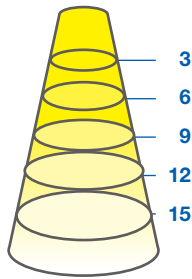

Exceptional Efficacy

At 83 LPW, this lamp's efficacy is higher than the Tier 1 LED MR16 50W replacement industry average and exceeds ENERGY STAR 2.0 requirements. This energy-saving performance makes this lamp a smart retrofit choice for halogen bulbs.

ILLUMINANCE & CANDELA DISTRIBUTION

6MR16DIM/827FL35

Diameter	Footcandles
1.3	338
2.5	84
3.8	38
5.0	21
6.3	14

6MR16DIM/830FL35

Diameter	Footcandles
1.3	350
2.5	88
3.8	39
5.0	22
6.3	14

6MR16DIM/840FL35

Diameter	Footcandles
1.3	363
2.5	91
3.8	40
5.0	23
6.3	15

Degree	Candela
0	1350
5	1293
15	650
25	147
35	33
45	11

Degree	Candela
0	1400
5	1341
15	674
25	153
35	34
45	11

Degree	Candela
0	1450
5	1389
15	698
25	158
35	36
45	12

- Base:** GU5.3
- Voltage:** 12V
- Dimmable:** Yes***
- PF:** 0.9
- Lifetime:** 25,000 hrs
- Weight:** 0.10 / 45g