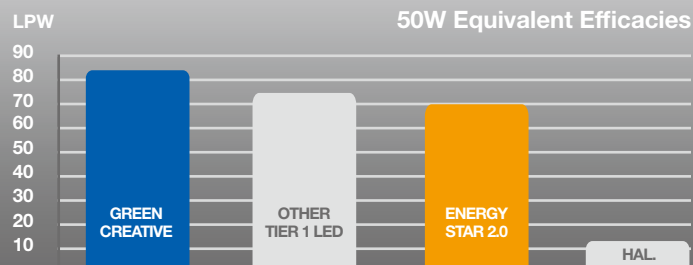

MR16 6W DIM. TITANIUM LED SERIES

PRO

6W REPLACES

**50W
Hal.**

80% Energy Savings

\$174 Savings per lamp*

- ⌚ Suitable for use in totally enclosed fixtures
- ⌚ Exceptional efficacy 83 LPW
- ⌚ Powerful light output 500 lumens
- ⌚ Smooth dimming with most existing installations
- ⌚ Compact size 1:1 halogen form factor
- ⌚ Warm White / Halogen White / Cool White CCT

Exceptional Efficacy

At 83 LPW, this lamp's efficacy is higher than the Tier 1 LED MR16 50W replacement industry average and exceeds ENERGY STAR 2.0 requirements. This energy-saving performance makes this lamp a smart retrofit choice for halogen bulbs.