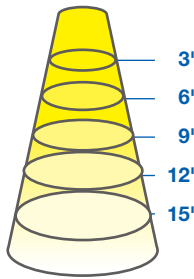

MR16 6W DIM. TITANIUM LED SERIES

PRO

6W REPLACES

**50W
Hal.**

80% Energy Savings

\$174 Savings per lamp*

- ⌚ Suitable for use in totally enclosed fixtures
- ⌚ Exceptional efficacy 83 LPW
- ⌚ Powerful light output 500 lumens
- ⌚ Smooth dimming with most existing installations
- ⌚ Compact size 1:1 halogen form factor
- ⌚ Warm White / Halogen White / Cool White CCT

Exceptional Efficacy

At 83 LPW, this lamp's efficacy is higher than the Tier 1 LED MR16 50W replacement industry average and exceeds ENERGY STAR 2.0 requirements. This energy-saving performance makes this lamp a smart retrofit choice for halogen bulbs.

ILLUMINANCE & CANDELA DISTRIBUTION

6MR16DIM/827FL35

Diameter	Footcandles
1.3	338
2.5	84
3.8	38
5.0	21
6.3	14

6MR16DIM/830FL35

Diameter	Footcandles
1.3	350
2.5	88
3.8	39
5.0	22
6.3	14

6MR16DIM/840FL35

Diameter	Footcandles
1.3	363
2.5	91
3.8	40
5.0	23
6.3	15

Degree	Candela
0	1350
5	1293
15	650
25	147
35	33
45	11

Degree	Candela
0	1400
5	1341
15	674
25	153
35	34
45	11

Degree	Candela
0	1450
5	1389
15	698
25	158
35	36
45	12

- Base:** GU5.3
- Voltage:** 12V
- Dimmable:** Yes***
- PF:** 0.9
- Lifetime:** 25,000 hrs
- Weight:** 0.10 / 45g