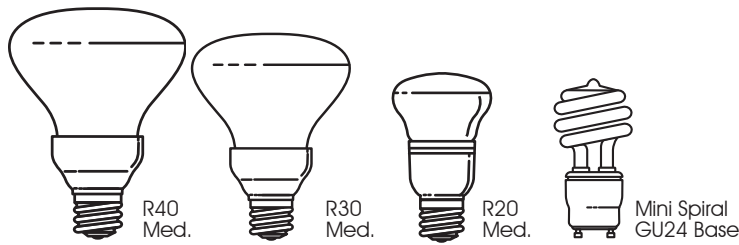

Compact Fluorescent Lamps

GU24 Base Mini Spiral

Watts	Bulb	Base	Satco Product Number	Approx Incand Equiv	Lamp Code	Color Kelvin Temp	CRI	Master/ Inner Carton	Pkg Type	Avg. Rated Hours	Initial Lumens	MOL (Length)	MOD (Diameter)
9		GU24	S8201	40W	9GU24/27	2700	82	48/12	Box	10000	500	3.46"	1.57"
11		GU24	S8202	40W	11GU24/27	2700	82	48/12	Box	10000	650	3.46"	1.81"
13		GU24	S8203*	60W	13GU24/27	2700	82	48/12	Box	10000	800	3.62"	1.81"
15		GU24	S8204	60W	15GU24/27	2700	82	48/12	Box	10000	950	4.29"	2.13"
18		GU24	S8205*	75W	18GU24/27	2700	82	48/12	Box	10000	1200	4.48"	2.13"
23		GU24	S8206	100W	23GU24/27	2700	82	48/12	Box	10000	1600	4.96"	2.13"
26		GU24	S8207	120W	26GU24/27	2700	82	48/12	Box	10000	1750	5.16"	2.13"

R20 & R30 Reflector

Watts	Bulb	Base	Satco Product Number	Approx Incand Equiv	Lamp Code	Color Kelvin Temp	CRI	Master/ Inner Carton	Pkg Type	Avg. Rated Hours	Initial Lumens	MOL (Length)	MOD (Diameter)
5		Med.	S7257	30W	5R20/27	2700	82	24/6	Box	10000	260	4.21"	2.51"
			S7258	30W	5R20/41	4100	82	24/6	Box	10000	260	4.21"	2.51"
			S7259	30W	5R20/50	5000	82	24/6	Box	10000	260	4.21"	2.51"
11		Med.	S7254	40W	11R20/27	2700	82	24/6	Box	10000	330	4.96"	2.51"
			S7255	40W	11R20/41	4100	82	24/6	Box	10000	330	4.96"	2.51"
			S7256	40W	11R20/50	5000	82	24/6	Box	10000	330	4.96"	2.51"
15		Med.	S7247*	65W	15R30/27	2700	82	24/6	Box	10000	650	5.39"	3.74"
			S7248	65W	15R30/41	4100	82	24/6	Box	10000	650	5.39"	3.74"
			S7249	65W	15R30/50	5000	82	24/6	Box	10000	650	5.39"	3.74"