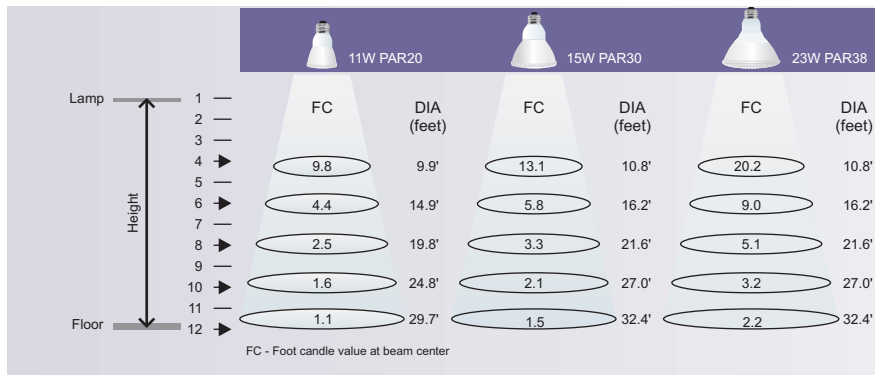

PAR REFLECTOR INDOOR/OUTDOOR CFL

PAR20 / PAR30 / PAR38 Outdoor / Indoor Reflector CFL Hard Glass

Nominal Wattage	Overdrive Model #	Item Description & CCT	Initial Lumen	Average Rated Life (Hrs.)	Diameter (Inches/mm)	Length/ (Inches/mm)	Pack Master	Item #
11	11WODPAR20	11W PAR20 Reflector- CFL-Soft White	380	10,000	2.5 / 63	3.9 / 98	12	071
11	11WODPAR20/41K	11W PAR20 Reflector- CFL-Cool White	380	10,000	2.5 / 63	3.9 / 98	12	155
11	11WODPAR20/50K	11W PAR20 Reflector- CFL-Natural DL	380	10,000	2.5 / 63	3.9 / 98	12	089
15	● 15WODPAR30	15W PAR30 Reflector- CFL-Soft White	700	10,000	3.7 / 95	4.6 / 117	12	072
15	● 15WODPAR30/41K	15W PAR30 Reflector- CFL-Cool White	700	10,000	3.7 / 95	4.6 / 117	12	156
15	15WODPAR30/50K	15W PAR30 Reflector- CFL-Natural DL	700	10,000	3.7 / 95	4.6 / 117	12	091
23	23WODPAR38	23W PAR38 Reflector- CFL-Soft White	1,100	10,000	4.8 / 121	5.0 / 128	12	073
23	● 23WODPAR38/41K	23W PAR38 Reflector- CFL-Cool White	1,100	10,000	4.8 / 121	5.0 / 128	12	144
23	23WODPAR38/50K	23W PAR38 Reflector- CFL-Natural DL	1,100	10,000	4.8 / 121	5.0 / 128	12	087

Applications

PENDANT FIXTURES

RECESSED CANS

TRACK LIGHTING

Features

- 10,000 hour average rated life reduces relamping & related costs
- Rare earth tri-phosphor with 80 plus CRI for better performance
- High Luminous Efficacy
- 75% Lower Power Consumption over incandescent bulbs
- Available in various color temperature
- Compact in Size and fits most applications

Notes

- Not Dimmable
- Available in other color temperature also (upon request)
- Dimension with + 0.1 inch tolerance
- 23W ODPAR38 Model same size as Halogen PAR 38
- Use is not recommended when exposed to weather, outdoor usage requires an enclosed fixture
- Base up operator for outdoor fixture