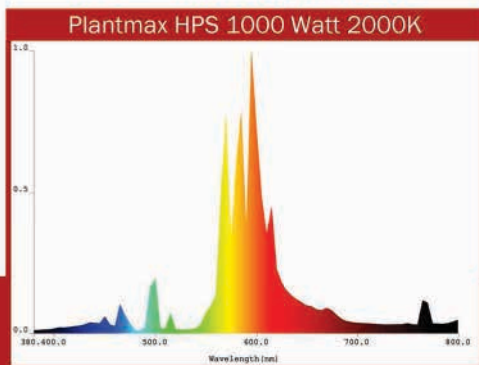

Grow Lamps

Plantmax[®]

High Pressure Sodium

Your plants deserve the

- Best**
- Quality
 - Values
 - Results

Item Code	Description	Wattage	ANSI	Initial Lumens	CCT	Bulb Shape	Operating Position	Average Life Hours	Case Quantity
PX-LU150	High Pressure Sodium Lamp	150	S55	16,000	2,000	ED23.5	Universal	24,000	12/CS
PX-LU250	High Pressure Sodium Lamp	250	S50	29,000	2,000	ET18	Universal	24,000	12/CS
PX-LU400	High Pressure Sodium Lamp	400	S51	50,000	2,000	ET18	Universal	24,000	12/CS
PX-LU430	High Pressure Sodium Lamp	430	S51	58,000	2,000	ET18	Universal	24,000	12/CS
PX-LU600	High Pressure Sodium Lamp	600	S106	90,000	2,000	T15	Universal	24,000	12/CS
PX-LU750	High Pressure Sodium Lamp	750	S111	105,000	2,000	BT37	Universal	24,000	12/CS
PX-LU1000	High Pressure Sodium Lamp	1,000	S52	140,000	2,000	ET25	Universal	24,000	12/CS