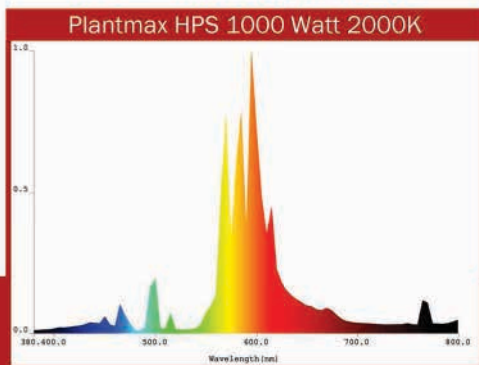

## High Pressure Sodium

Your plants deserve the

- Best**
- Quality
  - Values
  - Results

Item Code	Description	Wattage	ANSI	Initial Lumens	CCT	Bulb Shape	Operating Position	Average Life Hours	Case Quantity
PX-LU150	High Pressure Sodium Lamp	150	S55	16,000	2,000	ED23.5	Universal	24,000	12/CS
PX-LU250	High Pressure Sodium Lamp	250	S50	29,000	2,000	ET18	Universal	24,000	12/CS
PX-LU400	High Pressure Sodium Lamp	400	S51	50,000	2,000	ET18	Universal	24,000	12/CS
PX-LU430	High Pressure Sodium Lamp	430	S51	58,000	2,000	ET18	Universal	24,000	12/CS
PX-LU600	High Pressure Sodium Lamp	600	S106	90,000	2,000	T15	Universal	24,000	12/CS
PX-LU750	High Pressure Sodium Lamp	750	S111	105,000	2,000	BT37	Universal	24,000	12/CS
PX-LU1000	High Pressure Sodium Lamp	1,000	S52	140,000	2,000	ET25	Universal	24,000	12/CS