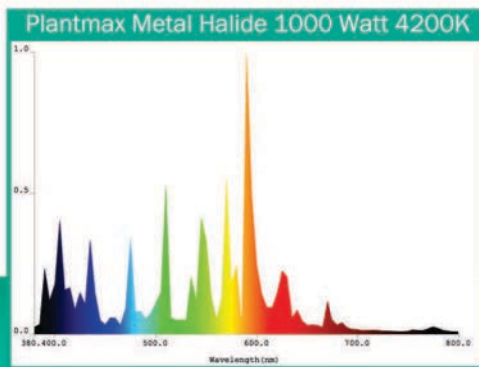

# Grow Lamps

*Metal Halide Natural White*

**Plantmax®**

Enclosed Fixture Only

- 4,200K Natural White spectrum
- Good for all different stages of growing

Item Code	Description	Wattage	ANSI	Initial Lumens	CCT	Bulb Shape	Operating Position	Average Life Hours	Case Quantity
PX-MS250	Metal Halide Lamp	250	M58/E	24,000	4,200	ED28	Universal	10,000	12/CS
PX-MS400	Metal Halide Lamp	400	M59/E	39,000	4,200	ED37	Universal	10,000	12/CS
PX-MS1000	Metal Halide Lamp	1,000	M47/E	120,000	4,200	BT37	Universal	10,000	12/CS