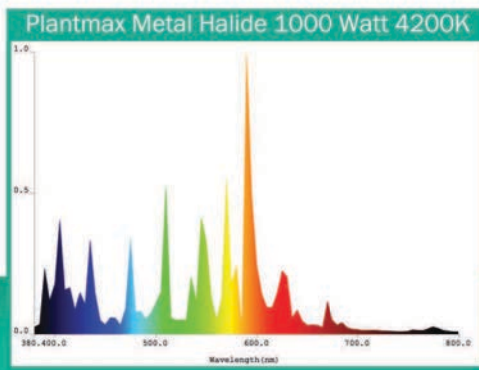

Grow Lamps

Metal Halide Natural White

Plantmax®

Enclosed Fixture Only

- 4,200K Natural White spectrum
- Good for all different stages of growing

Item Code	Description	Wattage	ANSI	Initial Lumens	CCT	Bulb Shape	Operating Position	Average Life Hours	Case Quantity
PX-MS250	Metal Halide Lamp	250	M58/E	24,000	4,200	ED28	Universal	10,000	12/CS
PX-MS400	Metal Halide Lamp	400	M59/E	39,000	4,200	ED37	Universal	10,000	12/CS
PX-MS1000	Metal Halide Lamp	1,000	M47/E	120,000	4,200	BT37	Universal	10,000	12/CS