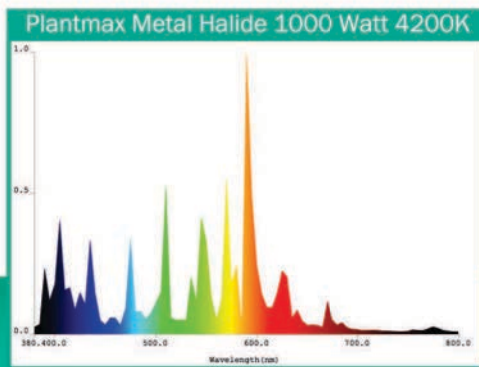

Grow Lamps

Metal Halide Natural White

Plantmax®

Enclosed Fixture Only

- 4,200K Natural White spectrum
- Good for all different stages of growing

Item Code	Description	Wattage	ANSI	Initial Lumens	CCT	Bulb Shape	Operating Position	Average Life Hours	Case Quantity
PX-MS250	Metal Halide Lamp	250	M58/E	24,000	4,200	ED28	Universal	10,000	12/CS
PX-MS400	Metal Halide Lamp	400	M59/E	39,000	4,200	ED37	Universal	10,000	12/CS
PX-MS1000	Metal Halide Lamp	1,000	M47/E	120,000	4,200	BT37	Universal	10,000	12/CS