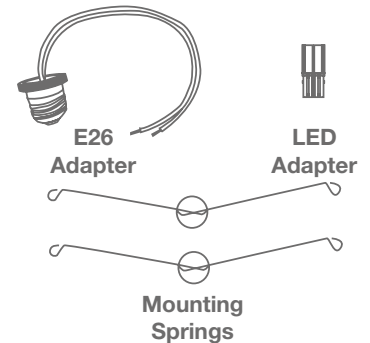

5-6" RECESSED CAN ACCESSORIES

ACCESSORIES INCLUDED

PRO

- 🕒 For use with 6" CLICK Downlight
- 🕒 Allows for installation in 5-6" recessed can housings
- 🕒 Accessories include E26 adapter, LED adapter & 2 mounting springs
- 🕒 Compatible with most standard 5-6" IC & Non-IC housings

RECOMMENDED USE

6" CLICK Downlight

5-6" CAN RECESSED

- Connect E26 adapter to the LED adapter
- Squeeze mounting springs and push downlight up until flush with ceiling

For use with the 14.5W CLICK downlight, these accessories allow for installation in a 5-6" recessed incandescent housing. Compatible with most standard 5-6" IC and Non-IC housings that have spring retaining brackets.

SPECIFICATIONS

Product Model

57974
SMDL6/ACC

Type

SMDL 5-6" Can Installation Accessories