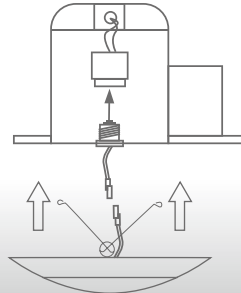

5-6" RECESSED CAN ACCESSORIES

ACCESSORIES INCLUDED

PRO

- 🕒 For use with 6" CLICK Downlight
- 🕒 Allows for installation in 5-6" recessed can housings
- 🕒 Accessories include E26 adapter, LED adapter & 2 mounting springs
- 🕒 Compatible with most standard 5-6" IC & Non-IC housings

RECOMMENDED USE

6" CLICK Downlight

5-6" CAN RECESSED

- Connect E26 adapter to the LED adapter
- Squeeze mounting springs and push downlight up until flush with ceiling

For use with the 14.5W CLICK downlight, these accessories allow for installation in a 5-6" recessed incandescent housing. Compatible with most standard 5-6" IC and Non-IC housings that have spring retaining brackets.

SPECIFICATIONS

Product Model

57974
SMDL6/ACC

Type

SMDL 5-6" Can Installation Accessories