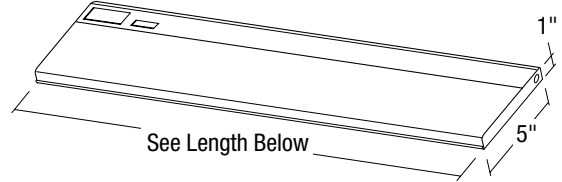

**HOUSING**

Die formed 0.040" cold rolled steel, 2-piece housing. Housing contains two 1/2" and 5/8" knockouts on bottom and side surfaces for easy access to wiring.

**MOUNTING**

Two (2) mounting screws provided for installation into wood surface via two keyhole slots located in the back of the fixture housing.

**ELECTRICAL**

Socket plate contains socket(s) to accept bi-pin T5 fluorescent light source (optional). Fixture is pre-wired for immediate hardwire connection to 120V power source. Integral Class-P, 120V electronic ballast for efficient operation. Includes Romex® connector.

**LABELS AND LISTINGS**

cULus Listed  
 FCC Part 18A

**DIMENSIONS**

|                |                 |
|----------------|-----------------|
| <b>NULS-8</b>  | Length: 12-1/4" |
| <b>NULS-13</b> | Length: 21-1/4" |
| <b>NULS-18</b> | Length: 24-1/4" |
| <b>NULS-21</b> | Length: 33-1/2" |
| <b>NULS-24</b> | Length: 42-1/2" |