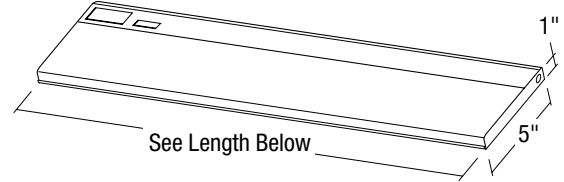

HOUSING

Die formed 0.040" cold rolled steel, 2-piece housing. Housing contains two 1/2" and 5/8" knockouts on bottom and side surfaces for easy access to wiring.

MOUNTING

Two (2) mounting screws provided for installation into wood surface via two keyhole slots located in the back of the fixture housing.

ELECTRICAL

Socket plate contains socket(s) to accept bi-pin T5 fluorescent light source (optional). Fixture is pre-wired for immediate hardwire connection to 120V power source. Integral Class-P, 120V electronic ballast for efficient operation. Includes Romex® connector.

LABELS AND LISTINGS

cULus Listed
FCC Part 18A

Low Profile T5 Fluorescent Under Cabinet Fixture

Catalog No.	Wattage / Length
NU-	
12	= 12-1/4" (1) F8T5
21	= 21-1/4" (1) F13T5
24	= 24-1/2" (2) F8T5
32	= 33-1/2" (1) F8T5 & (1) F13T5
42	= 42-1/2" (2) F13T5

Type _____

Project _____

Catalog No. _____

Lamp/Wattage _____

DIMENSIONS

NULS-8	Length: 12-1/4"
NULS-13	Length: 21-1/4"
NULS-18	Length: 24-1/4"
NULS-21	Length: 33-1/2"
NULS-24	Length: 42-1/2"

Accessories

NUL-12	Replacement Lens for NU-12
NUL-21	Replacement Lens for NU-21
NUL-24	Replacement Lens for NU-24
NUL-32	Replacement Lens for NU-32
NUL-42	Replacement Lens for NU-42
NUO-01	Grounded Convenience Outlet, 15A
NUR-01	Rocker Switch

Create a complete Catalog Item number: Example: NU - 12