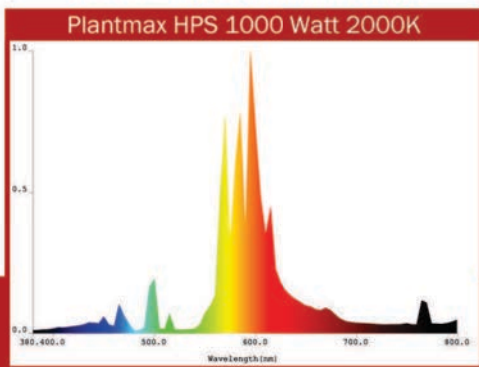

Grow Lamps

Plantmax®

High Pressure Sodium

Your plants deserve the

- Best**
- Quality
 - Values
 - Results

Item Code	Description	Wattage	ANSI	Initial Lumens	CCT	Bulb Shape	Operating Position	Average Life Hours	Case Quantity
PX-LU150	High Pressure Sodium Lamp	150	S55	16,000	2,000	ED23.5	Universal	24,000	12/CS
PX-LU250	High Pressure Sodium Lamp	250	S50	29,000	2,000	ET18	Universal	24,000	12/CS
PX-LU400	High Pressure Sodium Lamp	400	S51	50,000	2,000	ET18	Universal	24,000	12/CS
PX-LU430	High Pressure Sodium Lamp	430	S51	58,000	2,000	ET18	Universal	24,000	12/CS
PX-LU600	High Pressure Sodium Lamp	600	S106	90,000	2,000	T15	Universal	24,000	12/CS
PX-LU750	High Pressure Sodium Lamp	750	S111	105,000	2,000	BT37	Universal	24,000	12/CS
PX-LU1000	High Pressure Sodium Lamp	1,000	S52	140,000	2,000	ET25	Universal	24,000	12/CS