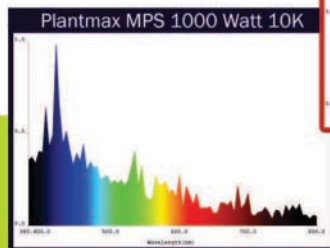

Grow Lamps

Pulse Start Metal Halide

Plantmax
PULSE START METAL HALIDE

Enclosed Fixture Only

- Fine tuned light spectrum for different stages of growing process
- 7K: perfect for young plants and vegetative stages of growing
- 3K: well-balanced light spectrum to help plants mature thru flowering stage
- 10K: finish strong with this unique spectrum to seal the deal