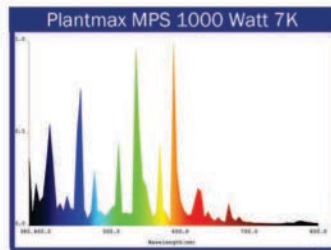

Grow Lamps

Pulse Start Metal Halide

Plantmax
PULSE START METAL HALIDE

Enclosed Fixture Only

- Fine tuned light spectrum for different stages of growing process
- 7K: perfect for young plants and vegetative stages of growing
- 3K: well-balanced light spectrum to help plants mature thru flowering stage
- 10K: finish strong with this unique spectrum to seal the deal