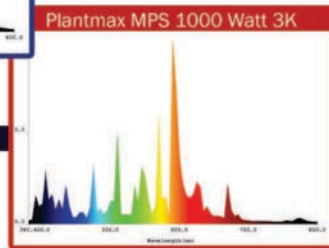

Grow Lamps

Pulse Start Metal Halide

Plantmax
PULSE START METAL HALIDE

Enclosed Fixture Only

- Fine tuned light spectrum for different stages of growing process
- 7K: perfect for young plants and vegetative stages of growing
- 3K: well-balanced light spectrum to help plants mature thru flowering stage
- 10K: finish strong with this unique spectrum to seal the deal