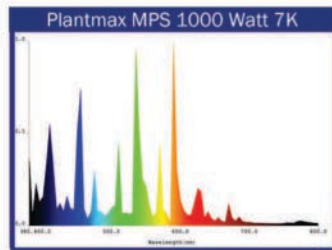

Grow Lamps

Plantmax®
PULSE START METAL HALIDE

Pulse Start Metal Halide

Enclosed Fixture Only

- Fine tuned light spectrum for different stages of growing process
- 7K: perfect for young plants and vegetative stages of growing
- 3K: well-balanced light spectrum to help plants mature thru flowering stage
- 10K: finish strong with this unique spectrum to seal the deal