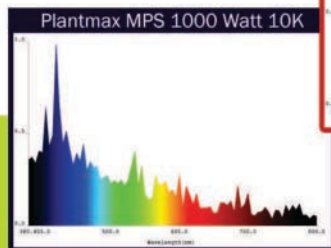

Grow Lamps

Plantmax®
PULSE START METAL HALIDE

Pulse Start Metal Halide

Enclosed Fixture Only

- Fine tuned light spectrum for different stages of growing process
- 7K: perfect for young plants and vegetative stages of growing
- 3K: well-balanced light spectrum to help plants mature thru flowering stage
- 10K: finish strong with this unique spectrum to seal the deal