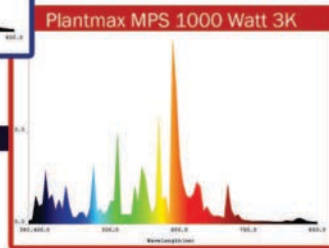

Grow Lamps

Plantmax®
PULSE START METAL HALIDE

Pulse Start Metal Halide

Enclosed Fixture Only

- Fine tuned light spectrum for different stages of growing process
- 7K: perfect for young plants and vegetative stages of growing
- 3K: well-balanced light spectrum to help plants mature thru flowering stage
- 10K: finish strong with this unique spectrum to seal the deal