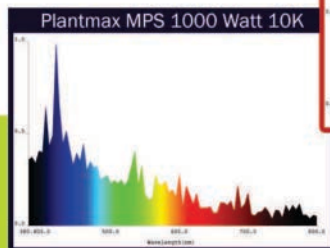

Grow Lamps

Plantmax®
PULSE START METAL HALIDE

Pulse Start Metal Halide

Enclosed Fixture Only

- Fine tuned light spectrum for different stages of growing process
- 7K: perfect for young plants and vegetative stages of growing
- 3K: well-balanced light spectrum to help plants mature thru flowering stage
- 10K: finish strong with this unique spectrum to seal the deal