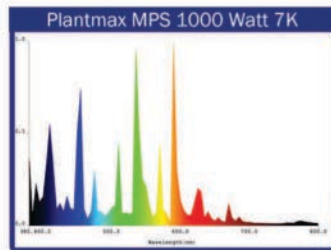

Grow Lamps

Plantmax®
PULSE START METAL HALIDE

Pulse Start Metal Halide

Enclosed Fixture Only

- Fine tuned light spectrum for different stages of growing process
- 7K: perfect for young plants and vegetative stages of growing
- 3K: well-balanced light spectrum to help plants mature thru flowering stage
- 10K: finish strong with this unique spectrum to seal the deal