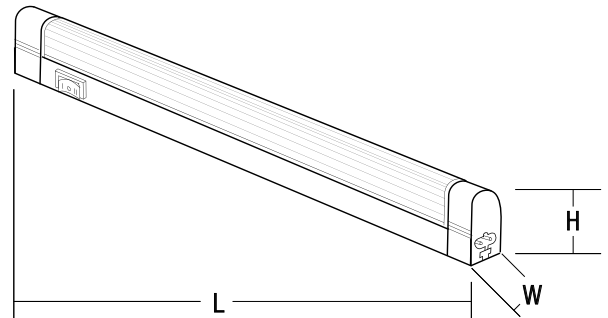

LAMPS

NULS-8	8W F8T5/CW 4100K
NULS-13	13W F13T5/CW 4100K
NULS-18	18W F18T5/CW 4100K
NULS-21	21W F21T5/CW 4100K
NULS-24	24W F24T5/CW 4100K
NULS-28	28W F28T5/CW 4100K

FEATURES

- Ultra slim (7/8" width profile)
- Cool, white T5 lamp included
- Solid state electronic ballast
- Six sizes ranging 13-1/2" - 47"
- Daily-chain up to 10 fixtures together
- Straight connection for long, shadow-free runs
- Power cord and straight connector included
- Flexible connectors in 6", 12", 18", and 72" lengths
- Each fixture includes On/Off switch
- Simple, instant plug-in electrical connection
- Installation packet includes clips for invisible or "U" bracket mounting
- Flicker-free start up
- High performance, cool operation
- Instant and easy installation
- cULus Listed

HOUSING

.09 Injection Molded White Plastic Construction.

MOUNTING

Hardware provided for mounting fixture either to standard horizontal surface or vertical wall surface.

ELECTRICAL

Sockets accept bi-pin T5 fluorescent light source. Fixture contains recessed male connector for attachment to female receptacle from either 120V power cord or connector from other fixture. t to female receptacle from either 120V power cord or connector from other fixture. Rocker switch on side of fixture allows independent on/off control.

Note: 10 fixtures maximum may be connected together on single 120V power cord feed. Do not exceed 10 fixtures per feed.

INCLUDED WITH EVERY FIXTURE

6' cord and plug, straight connector, (2) "U" Clips, (2) perpendicular clips, (2) invisible clips, screws, On/Off switch, and Cool White T5 lamp.

LABELS AND LISTINGS

cULus Listed for Dry Location
 cULus Listed as Portable Fixture

NULS-8	Width: 7/8" Length: 13-1/2" Height: 1-11/16"
NULS-13	Width: 7/8" Length: 22-1/2" Height: 1-11/16"
NULS-18	Width: 7/8" Length: 25-1/8" Height: 1-11/16"
NULS-21	Width: 0.898" Length: 35.327" Height: 1.673"
NULS-24	Width: 0.898" Length: 37.327" Height: 1.673"
NULS-28	Width: 7/8" Length: 47" Height: 1-11/16"