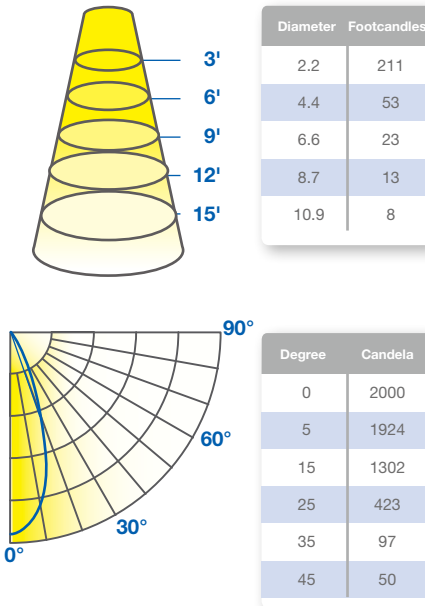

PAR38 14W DIM. CORE LED SERIES

CORE

14W REPLACES

90W Hal.

80% Energy Savings

\$261 Savings per lamp*

- Wet location rated for outdoor use
- Lightweight environmentally friendly construction
- Full-face optic: maximizes distribution, minimizes glare
- High 75 LPW in Warm White
- Smooth dimming on existing dimmers
- FL beam angle in Soft White & Warm White CCT

TM 21

SUITABLE FOR ALL DIRECTIONAL APPLICATIONS

ILLUMINANCE & CANDELA DISTRIBUTION

14PAR38DIM/830FL40

For other CCT use the following multipliers: 2700K .95

- Base:** E26
- Voltage:** 120V
- Dimmable:** Yes***
- PF:** 0.9
- Lifetime:** 25,000 hrs
- Weight:** 0.44lb / 200g

SPECIFICATIONS

Model	Product	Power (W)	CCT	CRI (typ.)	Lumens	LPW	Beam Angle	CBCP (cd)
14PAR38DIM/827FL40	57807	14	Soft White 2700K	80	1000	71	FL 40°	1900
14PAR38DIM/830FL40	57809	14	Warm White 3000K	80	1050	75	FL 40°	2000