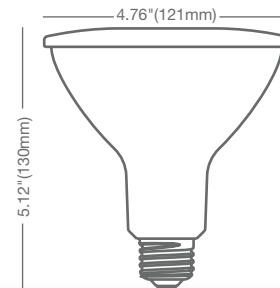

PAR38 14W DIM. CORE LED SERIES

CORE

14W REPLACES

90W Hal.

80% Energy Savings

\$261 Savings per lamp*

- Wet location rated for outdoor use
- Lightweight environmentally friendly construction
- Full-face optic: maximizes distribution, minimizes glare
- High 75 LPW in Warm White
- Smooth dimming on existing dimmers
- FL beam angle in Soft White & Warm White CCT

TM 21

SUITABLE FOR ALL DIRECTIONAL APPLICATIONS

ILLUMINANCE & CANDELA DISTRIBUTION

14PAR38DIM/830FL40

For other CCT use the following multipliers: 2700K .95

- Base:** E26
- Voltage:** 120V
- Dimmable:** Yes***
- PF:** 0.9
- Lifetime:** 25,000 hrs
- Weight:** 0.44lb / 200g

SPECIFICATIONS

Model	Product	Power (W)	CCT	CRI (typ.)	Lumens	LPW	Beam Angle	CBCP (cd)
14PAR38DIM/827FL40	57807	14	Soft White 2700K	80	1000	71	FL 40°	1900
14PAR38DIM/830FL40	57809	14	Warm White 3000K	80	1050	75	FL 40°	2000