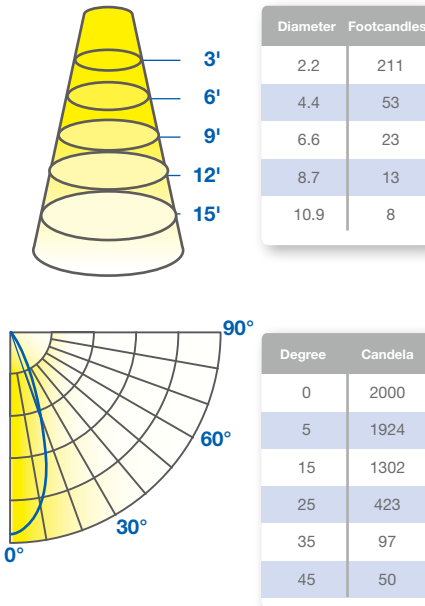

PAR38 14W DIM. CORE LED SERIES

CORE

14W REPLACES

90W Hal.

80% Energy Savings

\$261 Savings per lamp*

- Wet location rated for outdoor use
- Lightweight environmentally friendly construction
- Full-face optic: maximizes distribution, minimizes glare
- High 75 LPW in Warm White
- Smooth dimming on existing dimmers
- FL beam angle in Soft White & Warm White CCT

LM 80

TM 21

SUITABLE FOR ALL DIRECTIONAL APPLICATIONS

ILLUMINANCE & CANDELA DISTRIBUTION

14PAR38DIM/830FL40

For other CCT use the following multipliers: 2700K .95

- Base:** E26
- Voltage:** 120V
- Dimmable:** Yes***
- PF:** 0.9
- Lifetime:** 25,000 hrs
- Weight:** 0.44lb / 200g

SPECIFICATIONS

Model	Product	Power (W)	CCT	CRI (typ.)	Lumens	LPW	Beam Angle	CBCP (cd)
14PAR38DIM/827FL40	57807	14	Soft White 2700K	80	1000	71	FL 40°	1900
14PAR38DIM/830FL40	57809	14	Warm White 3000K	80	1050	75	FL 40°	2000