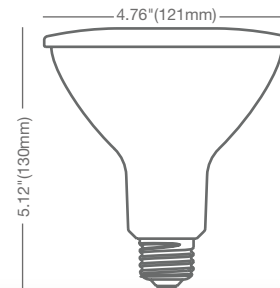

PAR38 14W DIM. CORE LED SERIES

CORE

14W REPLACES

90W Hal.

80% Energy Savings

\$261 Savings per lamp*

- Wet location rated for outdoor use
- Lightweight environmentally friendly construction
- Full-face optic: maximizes distribution, minimizes glare
- High 75 LPW in Warm White
- Smooth dimming on existing dimmers
- FL beam angle in Soft White & Warm White CCT

LM 80

TM 21

SUITABLE FOR ALL DIRECTIONAL APPLICATIONS

ILLUMINANCE & CANDELA DISTRIBUTION

14PAR38DIM/830FL40

For other CCT use the following multipliers: 2700K .95

- Base:** E26
- Voltage:** 120V
- Dimmable:** Yes***
- PF:** 0.9
- Lifetime:** 25,000 hrs
- Weight:** 0.44lb / 200g

SPECIFICATIONS

Model	Product	Power (W)	CCT	CRI (typ.)	Lumens	LPW	Beam Angle	CBCP (cd)
14PAR38DIM/827FL40	57807	14	Soft White 2700K	80	1000	71	FL 40°	1900
14PAR38DIM/830FL40	57809	14	Warm White 3000K	80	1050	75	FL 40°	2000