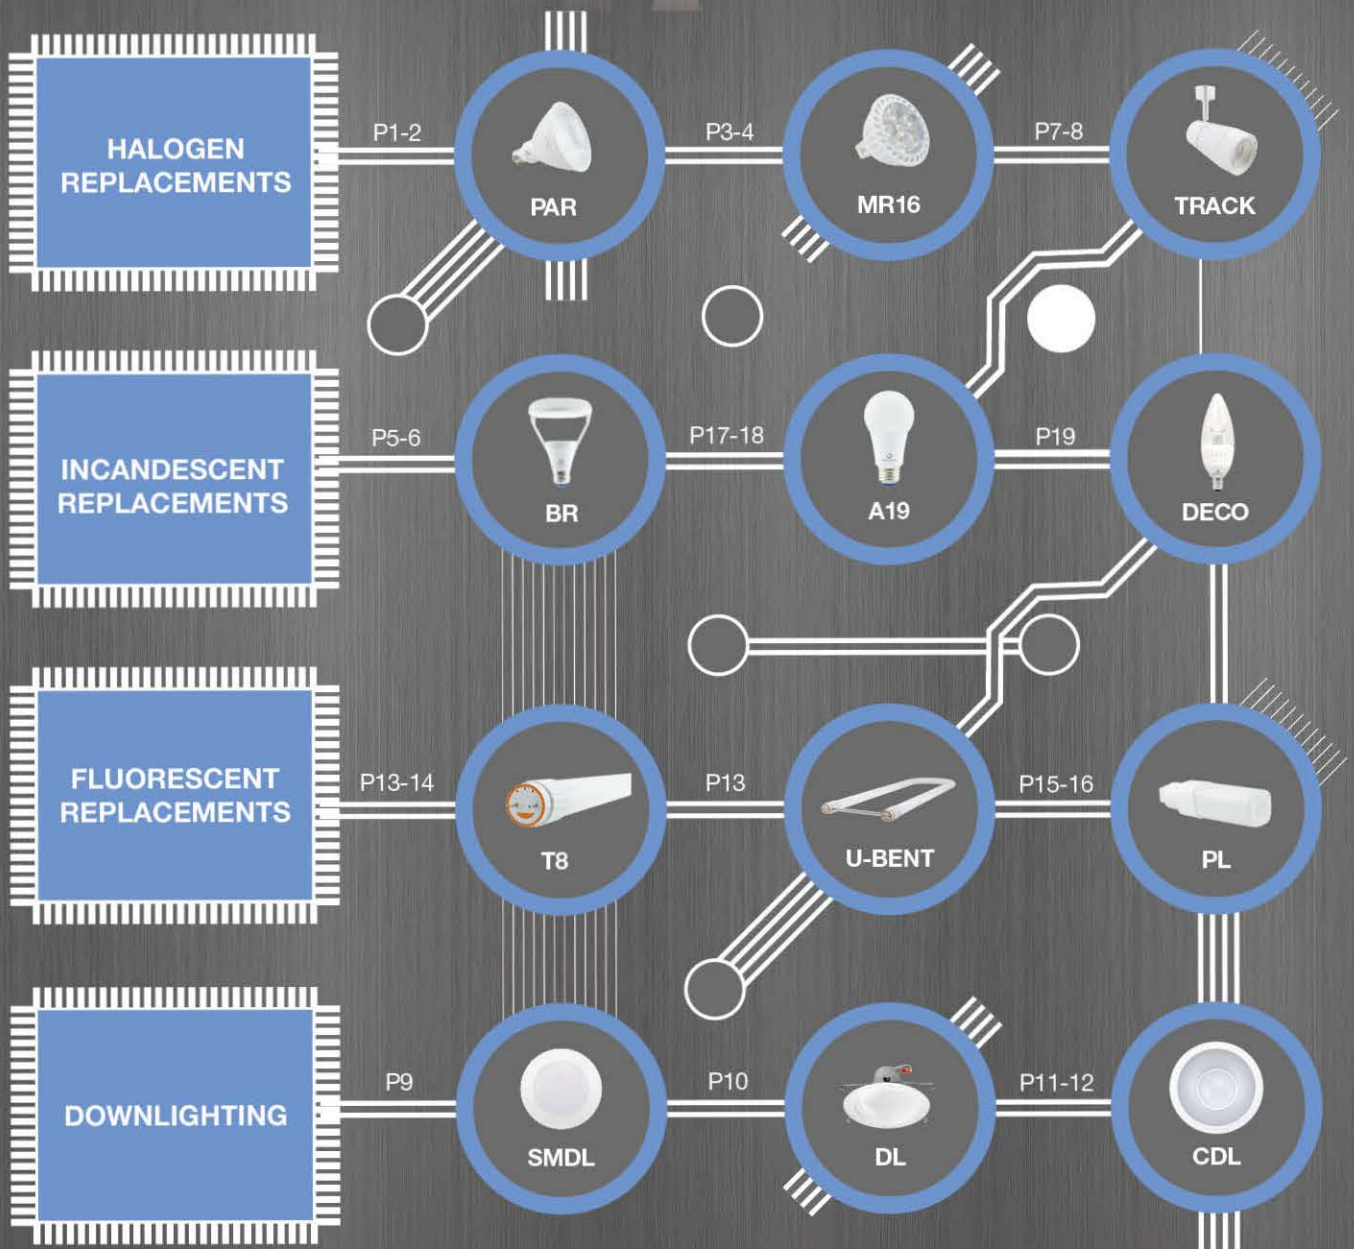

GREEN CREATIVE FULL PRODUCT FAMILY