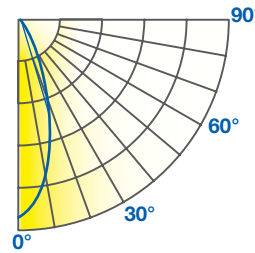

## ILLUMINANCE & CANDELA DISTRIBUTION

6GU10DIM/827FL35

Diameter	Footcandles
1.3	250
2.5	63
3.8	28
5.0	16
6.3	10

6GU10DIM/830FL35

Diameter	Footcandles
1.3	263
2.5	66
3.8	29
5.0	16
6.3	11

Degree	Candela
0	1000
5	978
15	371
25	156
35	70
45	30