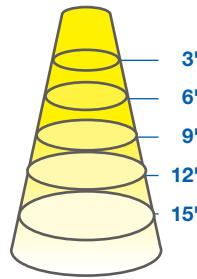

### Exceptional Efficacy

At 83 LPW, this lamp's efficacy is higher than the Tier 1 LED GU10 50W replacement industry average and exceeds ENERGY STAR 2.0 requirements. This energy-saving performance makes this lamp a smart retrofit choice for halogen bulbs.

## ILLUMINANCE & CANDELA DISTRIBUTION

6GU10DIM/827FL35

Diameter	Footcandles
1.3	250
2.5	63
3.8	28
5.0	16
6.3	10

6GU10DIM/830FL35

Diameter	Footcandles
1.3	263
2.5	66
3.8	29
5.0	16
6.3	11

Degree	Candela
0	1000
5	978
15	371
25	156
35	70
45	30