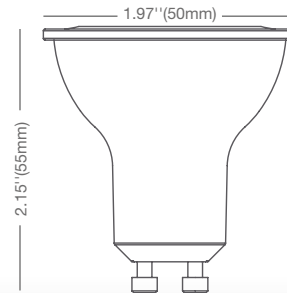

SPECIFICATIONS****

Model	Product	Power (W)	CCT	CRI (typ.)	Lumens	LPW	Beam Angle	CBCP (cd)
6GU10DIM/827FL35	57987	6	Warm White 2700K	82	480	80	FL 35°	1000
6GU10DIM/830FL35	57988	6	Soft White 3000K	82	500	83	FL 35°	1050

* Savings per lamp based on $0.11 / kw energy cost, 12 hrs / day lamp usage, $4 halogen with 1000-hr lifetime, $20 LED with 25,000-hr lifetime
** Suitable for use in totally enclosed fixtures

*** List of tested dimmer switches available on website
**** Specification data is preliminary and may be subject to change