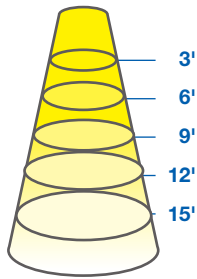

ILLUMINANCE & CANDELA DISTRIBUTION

6GU10DIM/827FL35

Diameter	Footcandles
1.3	250
2.5	63
3.8	28
5.0	16
6.3	10