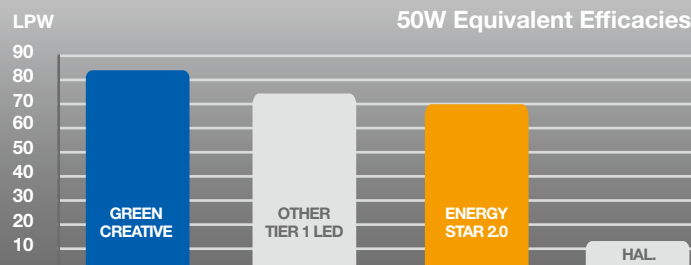

# GU10 6W DIM. TITANIUM LED SERIES

PRO

6W REPLACES

**50W  
Hal.**

80% Energy Savings

**\$174** Savings per lamp\*

- ⌚ Suitable for use in totally enclosed fixtures
- ⌚ Exceptional efficacy 83 LPW
- ⌚ Powerful light output 500 lumens
- ⌚ Smooth dimming with most existing installations
- ⌚ Compact form factor, fits most fixtures
- ⌚ Warm White & Hallogen White CCT

25,000 H

DIMMABLE

**83**  
LPW  
EFFICACY

3 YR  
WARRANTY

82  
CRI (Ra)

ENCLOSED\*\*

### Exceptional Efficacy

At 83 LPW, this lamp's efficacy is higher than the Tier 1 LED GU10 50W replacement industry average and exceeds ENERGY STAR 2.0 requirements. This energy-saving performance makes this lamp a smart retrofit choice for halogen bulbs.

Degree	Candela
0	1050
5	1027
15	390
25	164
35	73
45	31

- Base:** GU10
- Voltage:** 120V
- Dimmable:** Yes\*\*\*
- PF:** 0.9
- Lifetime:** 25,000 hrs
- Weight:** 0.10 / 45g