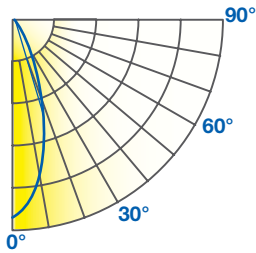

## ILLUMINANCE & CANDELA DISTRIBUTION

6GU10DIM/827FL35

Diameter	Footcandles
1.3	250
2.5	63
3.8	28
5.0	16
6.3	10

6GU10DIM/830FL35

Diameter	Footcandles
1.3	263
2.5	66
3.8	29
5.0	16
6.3	11

Degree	Candela
0	1000
5	978
15	371
25	156
35	70
45	30