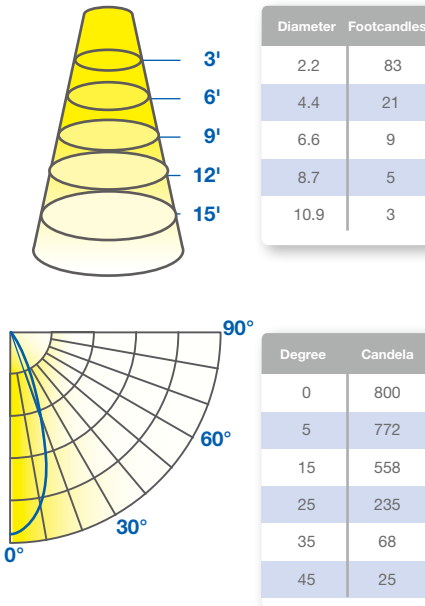

ILLUMINANCE & CANDELA DISTRIBUTION

5.5PAR20DIM/830FL40

For other CCT use the following multipliers: 2700K .95

- **Base:** E26
- **Voltage:** 120V
- **Dimmable:** Yes***
- **PF:** 0.9
- **Lifetime:** 25,000 hrs
- **Weight:** 0.14lb / 64g