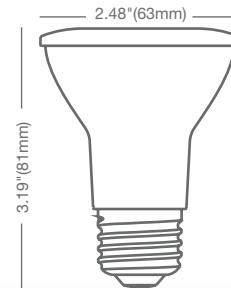

### SUITABLE FOR ALL DIRECTIONAL APPLICATIONS

## SPECIFICATIONS

Model	Product	Power (W)	CCT	CRI (typ.)	Lumens	LPW	Beam Angle	CBCP (cd)
5.5PAR20DIM/827FL40	57789	5.5	Soft White 2700K	80	450	82	FL 40°	750
5.5PAR20DIM/830FL40	57791	5.5	Warm White 3000K	80	500	91	FL 40°	800