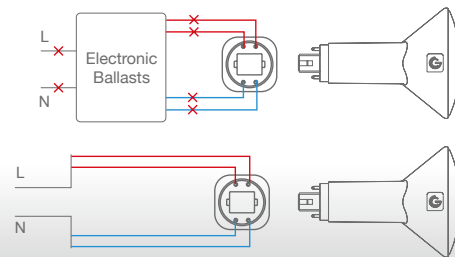

# PL V 11.5W BYP TITANIUM LED SERIES

11.5W REPLACES

**26W  
CFL**

60% Energy Savings

PRO

- ⌚ **HYBrid installation - DIrect or BYPass**
- ⌚ **Compatible with magnetic ballasts - DIrect installation**
- ⌚ **Built-in universal voltage driver - Bypass installation**
- ⌚ **Compatible with G24d, GX24d, G24q & GX24q bases**
- ⌚ **Innovative round design**
- ⌚ **Exceptional efficacy 89 LPW**

### BYPass Installation - Electronic Ballasts

This PL V lamp is not compatible with electronic ballasts and requires bypassing the ballast during installation. The lamp runs directly off line voltage to eliminate compatibility problems, incidental power loss, lifetime issues, and maintenance costs associated with ballasts.

### HYBrid Installation - DIrect or BYPass - Magnetic Ballasts

When used with a magnetic ballast, the PL V can function as a plug & play lamp and operate with the existing ballast. If the ballast is not compatible, it can be bypassed and the lamp can run directly off line voltage.