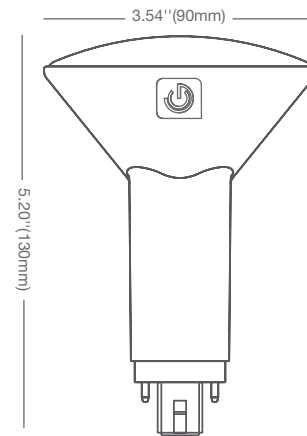

## SPECIFICATIONS\*

Model	Product	Power (W)	CCT	CRI (typ.)	Lumens	LPW	Beam Angle
<b>11.5PLV/827/BYP</b>	57921	11.5	Soft White 2700K	80	950	83	120°
<b>11.5PLV/830/BYP</b>	57922	11.5	Warm White 3000K	80	1000	87	120°
<b>11.5PLV/835/BYP</b>	57923	11.5	Neutral White 3500K	80	1000	87	120°
<b>11.5PLV/840/BYP</b>	57924	11.5	Cool White 4000K	80	1020	89	120°