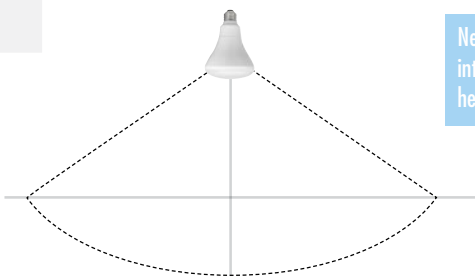

Uniform flood light distribution

800.324.1496 | tcp.com

LED Lamps

2013 ELITE SERIES CATALOG

Item Number	ENERGY STAR® Item Description	Voltage	Lamp Watts	Lumens	Lumens Per Watt	Beam Angle	CCT	CRI	STK/MTD	Case Quantity	Dimmable Elite LED BR Lamps
12W ELITE DIMMABLE BR30 (REPLACES 85W)											
LED12BR30D24K	12W Smooth BR30 - 2400K	120	12	850	70.8	110	2400K	82	STK	12	
LED12BR30D27K	★ 12W Smooth BR30 - 2700K	120	12	850	70.8	110	2700K	82	STK	12	
LED12BR30D30K	12W Smooth BR30 - 3000K	120	12	875	72.9	110	3000K	82	STK	12	
LED12BR30D41K	12W Smooth BR30 - 4100K	120	12	900	75.0	110	4100K	82	STK	12	
10W ELITE DIMMABLE BR30 (REPLACES 65W)											
LED10BR30D24K	10W Smooth BR30 - 2400K	120	10	650	65.0	110	2400K	82	STK	12	
LED10BR30D27K	★ 10W Smooth BR30 - 2700K	120	10	650	65.0	110	2700K	82	STK	12	
LED10BR30D30K	10W Smooth BR30 - 3000K	120	10	675	67.5	110	3000K	82	STK	12	
LED10BR30D41K	10W Smooth BR30 - 4100K	120	10	700	70.0	110	4100K	82	STK	12	

★ ENERGY STAR® Rated

5 YEAR WARRANTY

*Based on 12 Hours per day