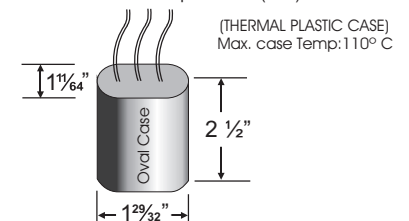

CORE AND COIL

Dimension A (inches)	2.00
Dimension B (inches)	4.00
Weight (Lbs)	12.80
Lead Lengths (inches)	12

CAPACITOR

IGNITOR 37-63-AS-6.9-N6

Ballast to Lamp Distance (BTL): 2 feet

BRACKET

CORE & COIL MOUNTING BRACKET