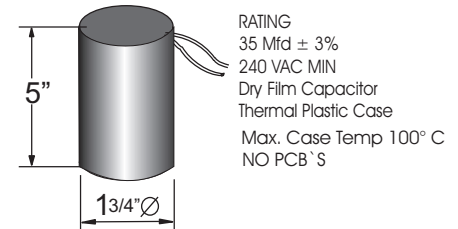

Line Voltage (Volts)	120	208	240	277	480
Line Current (Amps)					
Operating	2.50	1.50	1.30	1.10	0.65
Open Circuit	1.65	0.96	0.80	0.75	0.40
Starting	1.61	0.95	0.81	0.70	0.40
Input Watts (W)	295	295	295	295	295
Open Circuit Voltage (V)	190	190	190	190	190
Drop Out Voltage (V)	83	147	168	187	325
UL(1029) Bench Top Rise	A	A	A	A	A
Recommended Fuse (Amps)	10	4	4	3	2

CORE AND COIL

Dimension A (inches)	2.00
Dimension B (inches)	4.00
Weight (Lbs)	12.80
Lead Lengths (inches)	12

CAPACITOR

IGNITOR 37-63-AS-6.9-N6

Ballast to Lamp Distance (BTL): 2 feet

BRACKET

CORE & COIL MOUNTING BRACKET