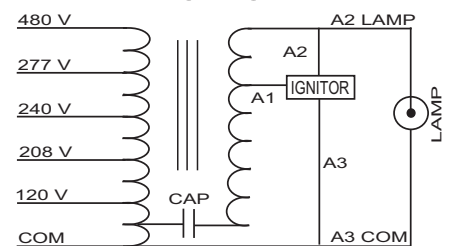

CORE AND COIL

Dimension A (inches)	2.00
Dimension B (inches)	4.00
Weight (Lbs)	12.80
Lead Lengths (inches)	12

CAPACITOR

IGNITOR 37-63-AS-6.9-N6

Ballast to Lamp Distance (BTL): 2 feet

BRACKET

CORE & COIL MOUNTING BRACKET

KB47
Mounting bracket for Core & Coil Ballasts (2 brackets with thru bolts)

C-01
MOUNTING CLIP for round case (Furnished as standard with B suffix ballast)

I-01
MOUNTING CLIP for oval case (Furnished as standard with B suffix ballast)

WIRING DIAGRAM

120/208/240/277/480 VOLT CONNECTION

ORDERING INFORMATION

*** Add proper suffix to catalog number when ordering as indicated below:

No suffix = Core and Coil Only

B = Core and Coil, and Bracket