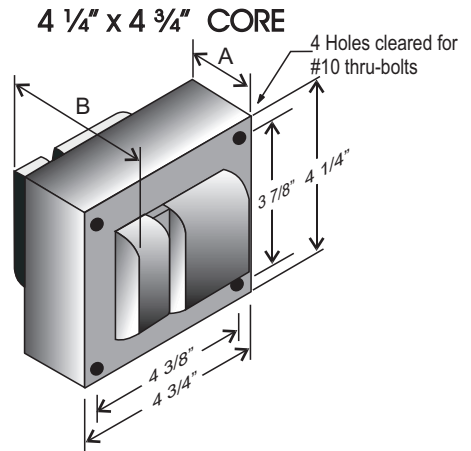

CATALOG NUMBER: E-971-WDD-SO250 FOR ONE 250 WATT, S50 HIGH PRESSURE SODIUM LAMP

Line Voltage	120/208/240/277/480 V
Regulation	
Line Volts	+/-10%
Line Watts	WITHIN TRAPEZOID
Frequency	60 Hz
Circuit Type	CWA
Power Factor (min)	90%
Insulation Class	H(180°)
Min. Ambient Starting Temp.	-40° F or -40° C

CORE AND COIL

Dimension A (inches)	2.00
Dimension B (inches)	4.00
Weight (Lbs)	12.80
Lead Lengths (inches)	12

CAPACITOR

IGNITOR 37-63-AS-6.9-N6

Ballast to Lamp Distance (BTL): 2 feet

BRACKET

CORE & COIL MOUNTING BRACKET