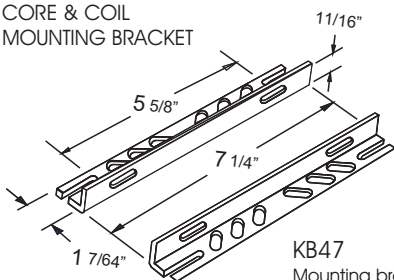

CORE AND COIL

Dimension A (inches)	2.00
Dimension B (inches)	4.00
Weight (Lbs)	12.80
Lead Lengths (inches)	12

CAPACITOR

IGNITOR 37-63-AS-6.9-N6

Ballast to Lamp Distance (BTL): 2 feet

BRACKET

CORE & COIL MOUNTING BRACKET