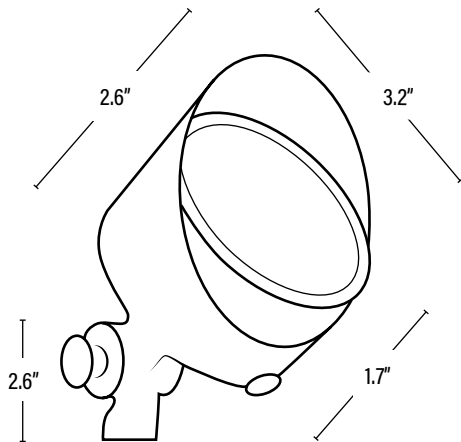

Item#: **PLT-10743**

LANDSCAPE LIGHTING

BRASS SONOMA LARGE NARROW FLOOD

The Sonoma large narrow flood is a low voltage outdoor flood that uses integrated LED chips. The fixture head easily adjusts for precise lighting.

FEATURES

- Tempered heat resistant flat glass
- PTFE 250C, 300V, Teflon wire with half strip included
- Silicone Wire Nuts are included

APPLICATION

Ideal for wall washing, area illumination and landscape lighting.

LIFESPAN

Average Life (Hours)	20,000
Warranty (Years)	2

CONSTRUCTION

Housing	Brass / PC
Lens	Clear
Base / Power Supply	Hard Wired
Finish	Bronze

DIMENSIONS (Inches)

Length	2.6"
Width/Diameter	3.2"
Height	See Line Drawing
Weight (Lbs)	--

Line drawings may not be to scale and are for general reference only.

Item#: **PLT-10743**
LANDSCAPE LIGHTING

PACKAGING		UPC	DIMENSIONS (LxWxH)	GROSS WEIGHT (Lbs)
Master Carton	10	10811768027843	--	--
Individual Box	1	811768027846	--	--
Country of Origin	China			
HS Tariff	9405.40.6000			