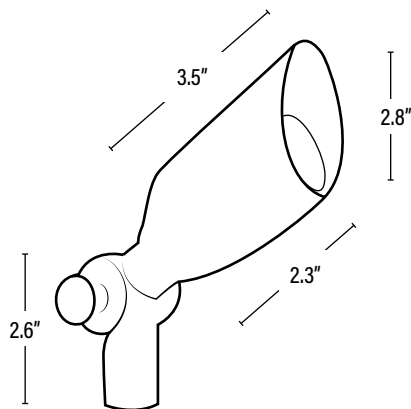

Item#: **PLT-10741**

LANDSCAPE LIGHTING

BRASS HERMOSA NARROW FLOOD

The Hermosa narrow flood is a low voltage outdoor flood that uses integrated LED chips. The fixture head easily adjusts for precise lighting.

FEATURES

- PTFE 250C, 300V, Teflon wire with half strip included
- Silicone Wire Nuts are included
- Borosilicate heat resistant convex glass

APPLICATION

Ideal for wall washing, area illumination and landscape lighting.

LIFESPAN

Average Life (Hours)	20,000
Warranty (Years)	2

CONSTRUCTION

Housing	Brass / PC
Lens	Clear
Base / Power Supply	Hard Wired
Finish	Bronze

DIMENSIONS (Inches)

Length	3.5"
Width/Diameter	2.8"
Height	See Line Drawing
Weight (Lbs)	--

Line drawings may not be to scale and are for general reference only.

Item#: **PLT-10741**
LANDSCAPE LIGHTING

PACKAGING		UPC	DIMENSIONS (LxWxH)	GROSS WEIGHT (Lbs)
Master Carton	20	10811768027836	--	--
Individual Box	1	811768027839	--	--
Country of Origin	China			
HS Tariff	9405.40.6000			