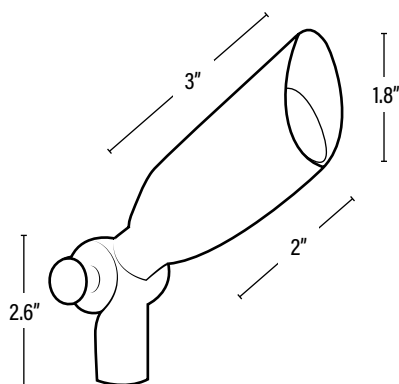

Item#: **PLT-10740**

LANDSCAPE LIGHTING

BRASS BALBOA SMALL NARROW FLOOD

The Balboa small narrow flood is a low voltage outdoor flood that uses intergrated LED chips. The fixture head easily adjusts for precise lighting.

FEATURES

- PTFE 250C, 300V, Teflon wire with half strip included
- Silicone Wire Nuts are included
- Borosilicate heat resistant convex glass

APPLICATION

Ideal for wall washing, area illumination and landscape lighting.

LIFESPAN

Average Life (Hours)	20,000
Warranty (Years)	2

CONSTRUCTION

Housing	Brass / PC
Lens	Clear
Base / Power Supply	Hard Wired
Finish	Bronze

DIMENSIONS (Inches)

Length	3"
Width/Diameter	1.8"
Height	See Line Drawing
Weight (Lbs)	--

Line drawings may not be to scale and are for general reference only.

Item#: **PLT-10740**
LANDSCAPE LIGHTING

PACKAGING		UPC	DIMENSIONS (LxWxH)	GROSS WEIGHT (Lbs)
Master Carton	20	10811768027829	--	--
Individual Box	1	811768027822	--	--
Country of Origin	China			
HS Tariff	9405.40.6000			