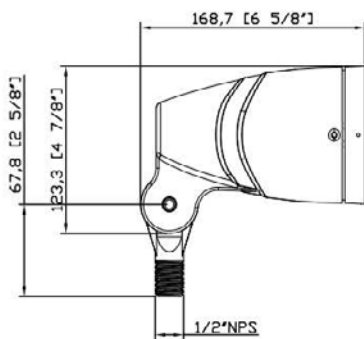

### TECHNICAL DATA SHEET

#### SPECIFICATIONS

<b>Power Consumption</b>	<b>12W</b>
Input Voltage	100-277VAC
Input Current	0.15A @100V / 0.1A @277V
Power Factor	≥ 0.95
Lumens	800
Luminous Efficiency	65Lm/W
Color Temperature	3000K
CRI	70
Beam Angle	140°
Construction	Aluminium Tempered Glass
Dimension (Inches)	7"(H) x 6.61"(D) x 4"(DIA)