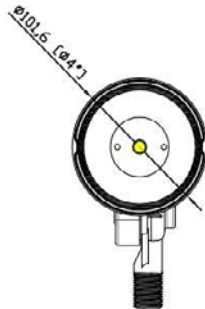

## 12W BULLET FLOOD LIGHT

#### SPECIFICATIONS

<b>Power Consumption</b>	<b>12W</b>
Input Voltage	100-277VAC
Input Current	0.15A @100V / 0.1A @277V
Power Factor	≥ 0.95
Lumens	800
Luminous Efficiency	65Lm/W
Color Temperature	3000K
CRI	70
Beam Angle	140°
Construction	Aluminium Tempered Glass
Dimension (Inches)	7"(H) x 6.61"(D) x 4"(DIA)