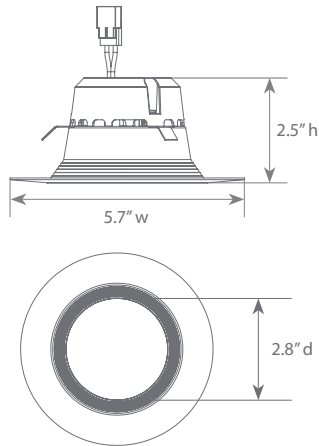

Product Dimensions