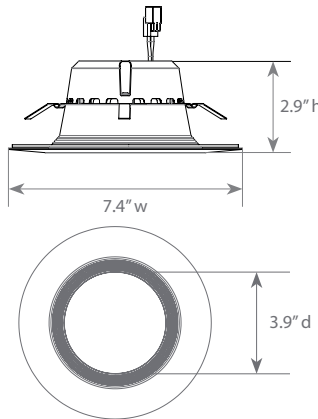

Product Dimensions