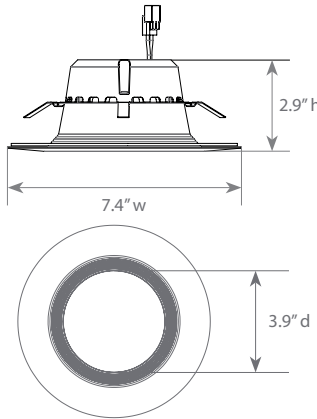

Product Dimensions