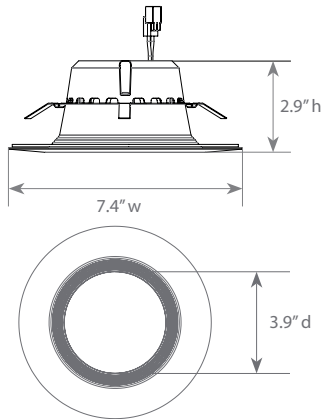

Product Dimensions