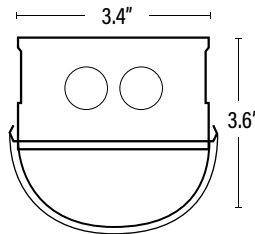

#### SPECIFICATIONS

Power Consumption	36W
Input Voltage	120-277V
Power Factor	0.9
THD	<20%
Lumens	3710
Luminous Efficiency	106 Lm/W
Color Temperature	4000K
CRI	84
Housing	24 Gauge Steel
Finish	White
Dimensions (Inches)	48"(L) x 3.4"(W) x 3.6"(D)
LIFESPAN & ENVIRONMENT	
Average Life	50,000

#### DIMENSIONS