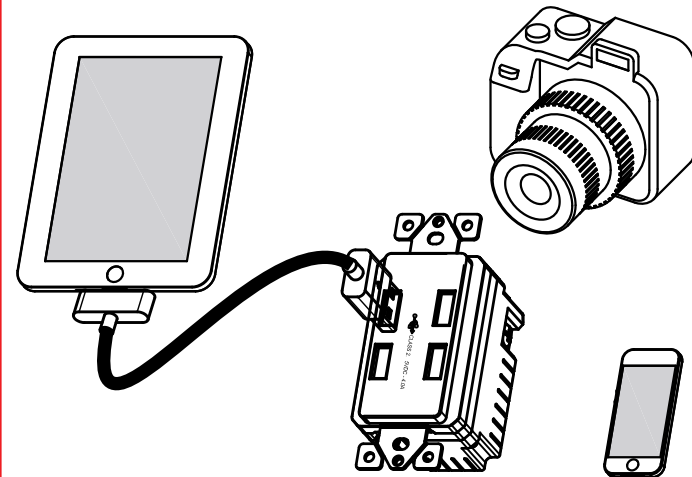

**◆ FEATURES**

- 4 USB ports with a power of 4 Amp, 5VDC
- Charge most compatible electrical device directly without an adapter
- Replace a standard duplex receptacle
- Back and side wire for easy installation
- ETL Listed and FCC Approved.

Si vous n'êtes pas sûr ou mal à l'aise d'effectuer l'installation, vous à pouvez consulter un électricien qualifié.

1. For retrofit applications, remove wall plate and mounting screws.
2. Carefully remove the existing receptacle from the box.
3. Disconnect the wiring from the old receptacle.
4. Connect the DW4U per wiring diagram: black lead to hot wire, white lead to neutral wire, green lead to ground wire.
5. Tighten every screws and no bare conductors are exposed, 9-12 pound· inch (1.0-1.4 N·m ) of torque.
6. Insert the DW4U into the wall box carefully, which size will be 3-3/4"x2-1/4"x3-3/16" Deep or 20.3 cu-in.
7. Mount DW4U in wall box with screws provided and mount wall plate.
8. Restore power at circuit breaker, installation is complete.

### Wiring Diagram

**◆ COMPATIBILITY**

The DW4U USB Charger is compatible with a wide range of electronic devices including, but not limited to, the following:

- |                              |                                 |
|------------------------------|---------------------------------|
| - iPad®                      | - iPhone®                       |
| - iPad® Mini                 | - iPod®                         |
| - Tablets                    | - GPS                           |
| - Mobile Phones              | - Galaxy Tab™                   |
| - Blackberry® Android Phones | - Bluetooth™ Headsets           |
| - Windows® Phone by HTC      | - Digital Cameras               |
| - Kindle™, Nook e-reader     | - Other USB compatible products |

If the devices combined power requirements exceed the power capacity of the USB Ports, the charger will automatically shut down to protect your devices.

Charges most USB powered devices

**◆ WARRANTY INFORMATION**