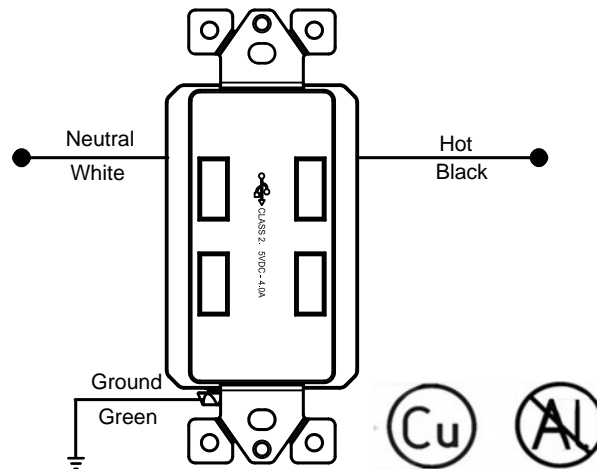

◆ INSTALLATION

WARNING : To avoid fire,shock ,or death.Turn off power at circuit breaker or fuse and test that power is off before wiring.

AVESTISSEMENT: Pour éviter un incendie, des chocs ou le décès, couper le courant au disjoncteur ou au fusible et vérifiez que l'alimentation est coupée avant de cabler.

To be installed and/or used in accordance with appropriate electrical codes and regulations.

Pour être installé et / ou utilisé conformément aux codes et aux règlements électriques appropriés.

If you are unsure or uncomfortable about performing the installation, please consult a qualified electrician.

Si vous n'êtes pas sûr ou mal à l'aise d'effectuer l'installation, vous à pouvez consulter un électricien qualifié.

1. For retrofit applications, remove wall plate and mounting screws.
2. Carefully remove the existing receptacle from the box.
3. Disconnect the wiring from the old receptacle.
4. Connect the DW4U per wiring diagram: black lead to hot wire, white lead to neutral wire, green lead to ground wire.
5. Tighten every screws and no bare conductors are exposed, 9-12 pound· inch (1.0-1.4 N·m) of torque.
6. Insert the DW4U into the wall box carefully, which size will be 3-3/4"x2-1/4"x3-3/16" Deep or 20.3 cu-in.
7. Mount DW4U in wall box with screws provided and mount wall plate.
8. Restore power at circuit breaker, installation is complete.

Wiring Diagram