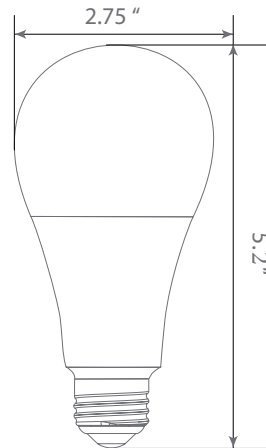

Product Dimensions