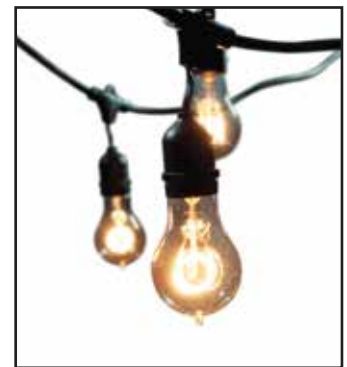

STRING LIGHT KIT
STRING15/E26-A19KT

Base	Volts	Item #	Ordering Code	Inner/ Master	Description	Cord Length
E26	120	300025	STRING15/E26	1 / 4	15 Standard (E26) Base Sockets, 3' Spacing, 48' Cord, Bulbs Not Included	48'
E26	120	300027	STRING15/E26-S14KT	1 / 4	15 Standard (E26) Base Sockets, 3' Spacing, 48' Cord, Includes 15 S14 Bulbs	48'
E26	120	300029	STRING15/E26-G16KT	1 / 4	15 Standard (E26) Base Sockets, 3' Spacing, 48' Cord, Includes 15 Starlight Bulbs	48'
E26	120	300031	STRING15/E26-A19KT	1 / 4	15 Standard (E26) Base Sockets, 3' Spacing, 48' Cord, Includes 15 Nostalgic Bulbs	48'