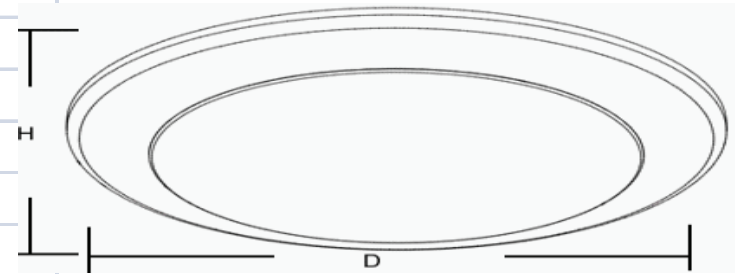

# 120V LED DISK LIGHT

**120V LED DISK Light** provides versatile lighting in line voltage. It makes us easy to upgrade your building new ceiling downlight to energy efficient LED disk light to eliminate the traditional recess can, baffles and provided elegant surface. It can be simply mounted on to a junction box. And it also can be replaced in existing recess can by adding related hardware mounting adaptor.

White / Bronze / Brush Nickel

D= 5.9" for 4" Can / 7.4" for 6" Can H=1.26"

**NO CAN DEEDED !**

## TECHNICAL SPECIFICATIONS

Voltage	120V, 60Hz AC operation
Construction	Heavy-Gage, metal housing, Powder Coated White
Dimensions	H = 1.26", D = 5.9"/7.4"
Listing	ETL & CETL
Wattage	12W 31pcs LED Clips, 15W 36 pcs LED Chips
Lumens	light source lumens: 1070; fixture lumens: 913 for 4" Can light
Lumens	light source lumens: 1250; fixture lumens: 1060 for 6" Can light
Diffuser	Translucent White PC Opal Diffuser.
Packaging	Corrugated box with model number and short description for a kit
Lamp specs	120V SMD5630 LED Warm white. 50,000 average life hours
Hardware	Two mounting screws, wire ends with quick connectors to accept #14 gage Romex bare wire cord
Accessories	Recess replacement adaptor hardware provided separately
Wet Location	Wet Location approved