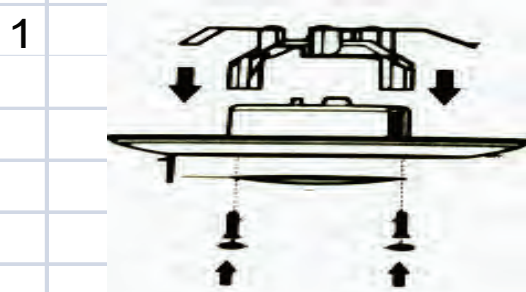

INSTALLATION