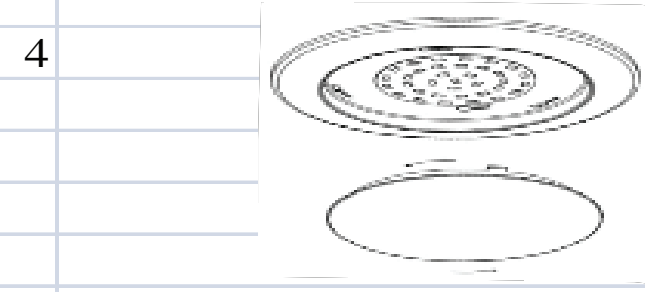

INSTALLATION