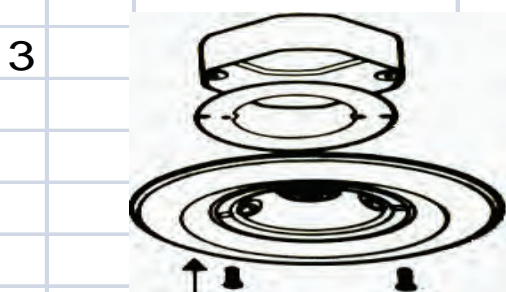

INSTALLATION