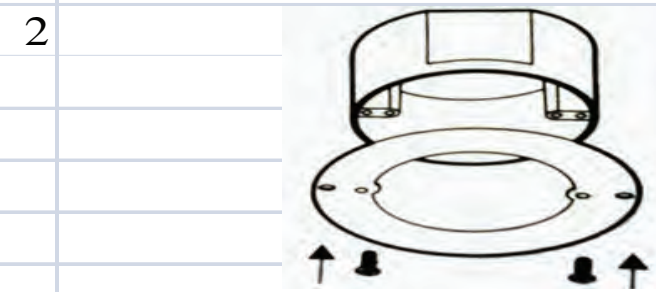

INSTALLATION