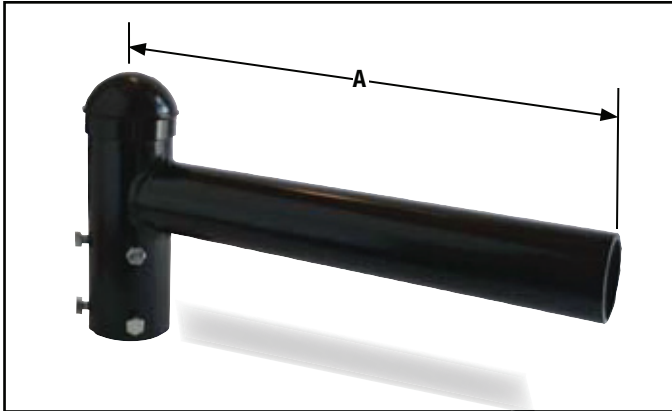

# Spoke Bracket - One Arm

## Pole Top Mounting

- Shipped with removable cap & mounting hardware assembled
- Catalog number shown to slipfit on 2-3/8" pole tenon
- Also available to slipfit 2-7/8" & 4" pole tenons