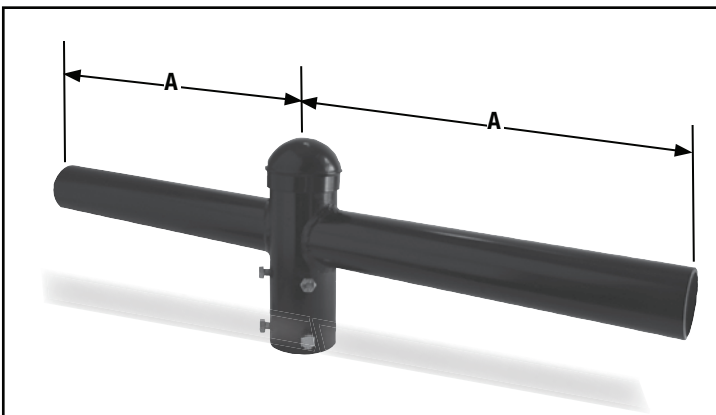

## Pole Top Mounting

- Shipped with removable cap & mounting hardware assembled
- Catalog number shown to slipfit on 2-3/8" pole tenon
- Also available to slipfit 2-7/8" & 4" pole tenons

### Steel

Catalog Number	A	Wt/LBS
◆ SB-100-08-2	8"	6
◆ SB-100-12-2-Y	12"	7
SB-100-15-2	15"	8
◆ SB-100-24-2-Y	24"	11
SB-100-30-2	30"	13
SB-100-36-2	36"	15