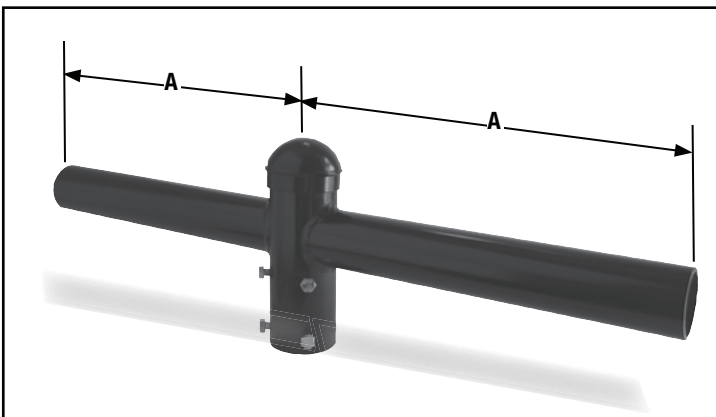

Spoke Bracket - One Arm

Pole Top Mounting

- Shipped with removable cap & mounting hardware assembled
- Catalog number shown to slipfit on 2-3/8" pole tenon
- Also available to slipfit 2-7/8" & 4" pole tenons

Finish :

Dark Bronze	= DB
Black	= BLK
White	= WH
Grey	= GRY
Natural Aluminum	= NA
Hot Dip Galvanized	= G
No Finish	= Y

Steel

Catalog Number	A	Wt/LBS
◆ SB-100-08-2	8"	6
◆ SB-100-12-2-Y	12"	7
SB-100-15-2	15"	8
◆ SB-100-24-2-Y	24"	11
SB-100-30-2	30"	13
SB-100-36-2	36"	15

Spoke Bracket - Two Arm @ 180°

Pole Top Mounting

- Shipped with removable cap & mounting hardware assembled
- Catalog number shown to slipfit on 2-3/8" pole tenon
- Also available to slipfit 2-7/8" & 4" pole tenons