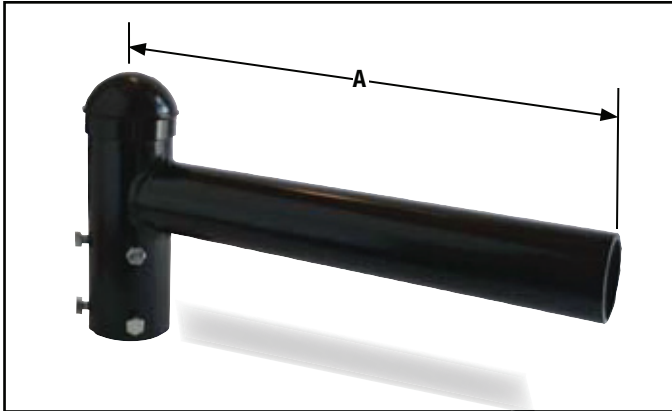

Spoke Bracket - One Arm

Pole Top Mounting

- Shipped with removable cap & mounting hardware assembled
- Catalog number shown to slipfit on 2-3/8" pole tenon
- Also available to slipfit 2-7/8" & 4" pole tenons

Finish :

Dark Bronze	= DB
Black	= BLK
White	= WH
Grey	= GRY
Natural Aluminum	= NA
Hot Dip Galvanized	= G
No Finish	= Y

Steel

Catalog Number	A	Wt/LBS
◆ SB-100-08-2	8"	6
◆ SB-100-12-2-Y	12"	7
SB-100-15-2	15"	8
◆ SB-100-24-2-Y	24"	11
SB-100-30-2	30"	13
SB-100-36-2	36"	15

Spoke Bracket - Two Arm @ 180°

Pole Top Mounting

- Shipped with removable cap & mounting hardware assembled
- Catalog number shown to slipfit on 2-3/8" pole tenon
- Also available to slipfit 2-7/8" & 4" pole tenons