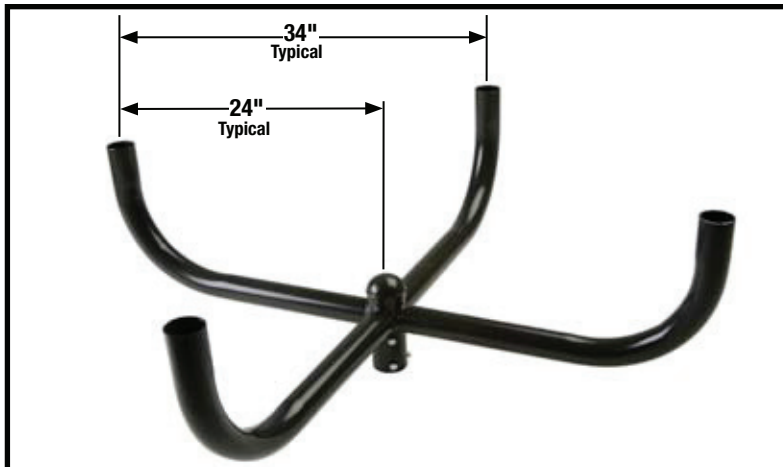

Bull Horn Bracket - Three Light

Pole Top Mounting

• Shipped with removable cap & mounting hardware assembled

Finish :

Dark Bronze = DB
 Black = BLK
 White = WH
 Grey = GRY
 Natural Aluminum = NA
 Hot Dip Galvanized = G

Steel

Catalog Number	Pole Tenon Size	Wt/LBS
◆ S3-A24-2	2-3/8"	33
S3-A24-3	2-7/8"	35
S3-A24-4	4"	39

Bull Horn Bracket - Four Light

Pole Top Mounting

• Shipped with removable cap & mounting hardware assembled

Finish :

Dark Bronze = DB
 Black = BLK
 White = WH
 Grey = GRY
 Natural Aluminum = NA
 Hot Dip Galvanized = G

Steel

Catalog Number	Pole Tenon Size	Wt/LBS
◆ S4-A24-2	2-3/8"	43
S4-A24-3	2-7/8"	45
S4-A24-4	4"	47