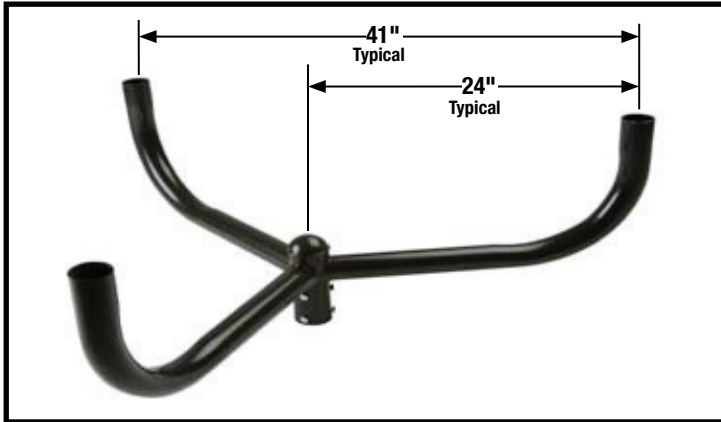

Bull Horn Bracket - Three Light

Pole Top Mounting

• Shipped with removable cap & mounting hardware assembled

Finish :

Dark Bronze = DB
 Black = BLK
 White = WH
 Grey = GRY
 Natural Aluminum = NA
 Hot Dip Galvanized = G

Steel

Catalog Number	Pole Tenon Size	Wt/LBS
◆ S3-A24-2	2-3/8"	33
S3-A24-3	2-7/8"	35
S3-A24-4	4"	39

Bull Horn Bracket - Four Light

Pole Top Mounting

• Shipped with removable cap & mounting hardware assembled

Finish :

Dark Bronze = DB
 Black = BLK
 White = WH
 Grey = GRY
 Natural Aluminum = NA
 Hot Dip Galvanized = G

Steel

Catalog Number	Pole Tenon Size	Wt/LBS
◆ S4-A24-2	2-3/8"	43
S4-A24-3	2-7/8"	45
S4-A24-4	4"	47