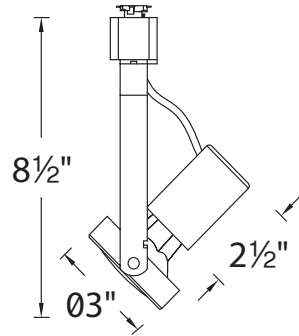

Model: 763

120V Track Line Voltage Luminaire

WAC LIGHTING

Responsible Lighting®

PRODUCT DESCRIPTION

Line voltage luminaire offered in black, brushed nickel or white finishes and can be used with various lamp options.

FEATURES

- Available with LED lamping option
- 350° horizontal rotation and 90° vertical tilt
- Open-back design for an industrial look
- 5 year WAC product warranty

SPECIFICATIONS

Construction: Formed metal with polycarbonate track adapter. Medium base 250V porcelain socket with nickel-plated copper screw shell.