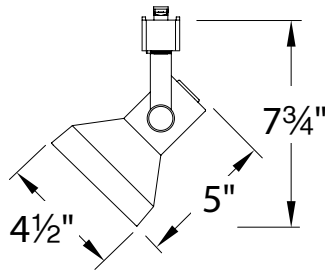

Model: 730

120V Track Line Voltage Luminaire

WAC LIGHTING

Responsible Lighting®

PRODUCT DESCRIPTION

Line voltage luminaire with aiming and positioning flexibility and no need for tools.

FEATURES

- Easily re-lamped from the front without the use of tools
- Fully enclosed back to prevent light leaks
- 350° horizontal rotation and 90° vertical aiming. The side locking knob maintains aiming angle and fixture position integrity.
- Patented tool-free lockable aiming mechanism
- 5 year WAC product warranty

SPECIFICATIONS

Construction: Die-cast aluminum track head with die-cast locking knob for aiming and polycarbonate track adapter. Medium base 250V porcelain socket with nickel-plated copper screw shell.

Finish: Available in Black (BK) and White (WT).

Lamp: Order lamps separately. Uses medium base PAR30 lamps, 75W max.

Standards: UL & CUL Listed.

ORDER NUMBER

System	Model	Lamp	Power	Finish
LTK L Track	730	PAR30	75W max	BK Black
HTK H Track				WT White
JTK J/J2 Track				