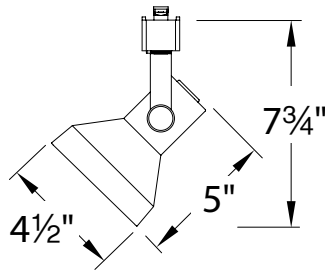

Model: 730

120V Track Line Voltage Luminaire

WAC LIGHTING

Responsible Lighting®

PRODUCT DESCRIPTION

Line voltage luminaire with aiming and positioning flexibility and no need for tools.

FEATURES

- Easily re-lamped from the front without the use of tools
- Fully enclosed back to prevent light leaks
- 350° horizontal rotation and 90° vertical aiming. The side locking knob maintains aiming angle and fixture position integrity.
- Patented tool-free lockable aiming mechanism
- 5 year WAC product warranty

SPECIFICATIONS

Construction: Die-cast aluminum track head with die-cast locking knob for aiming and polycarbonate track adapter. Medium base 250V porcelain socket with nickel-plated copper screw shell.

Finish: Available in Black (BK) and White (WT).

Lamp: Order lamps separately. Uses medium base PAR30 lamps, 75W max.

Standards: UL & CUL Listed.

ORDER NUMBER

| System | Model | Lamp | Power | Finish |
|----------------|-------|-------|---------|----------|
| LTK L Track | 730 | PAR30 | 75W max | BK Black |
| HTK H Track | | | | WT White |
| JTK J/J2 Track | | | | |