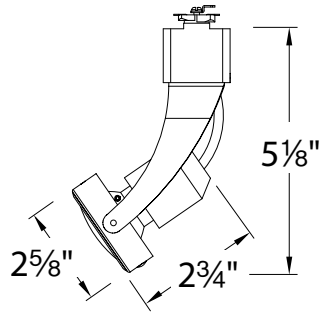

Model: 104

120V Track Miniature Line Voltage Luminaire

WAC LIGHTING

Responsible Lighting®

PRODUCT DESCRIPTION

Achieve the sleek look of MR16 fixtures without the need for a bulky transformer. A variety of finishes to accommodate any interior space.

FEATURES

- Available with LED lamping option
- Easily re-lamped from the front without the use of tools
- Yoke mounted gimbal ring track head
- 350° horizontal rotation and 90° vertical aiming
- 5 year WAC product warranty

SPECIFICATIONS

Construction: Formed metal with polycarbonate track adaptor and aiming screws in black or white to match track finish.

Finishes: Available in Black (BK), Dark Bronze (DB), and White (WT).