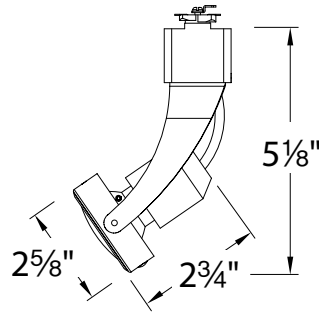

Model: 104

120V Track Miniature Line Voltage Luminaire

WAC LIGHTING

Responsible Lighting®

PRODUCT DESCRIPTION

Achieve the sleek look of MR16 fixtures without the need for a bulky transformer. A variety of finishes to accommodate any interior space.

FEATURES

- Available with LED lamping option
- Easily re-lamped from the front without the use of tools
- Yoke mounted gimbal ring track head
- 350° horizontal rotation and 90° vertical aiming
- 5 year WAC product warranty

SPECIFICATIONS

Construction: Formed metal with polycarbonate track adaptor and aiming screws in black or white to match track finish.

Finishes: Available in Black (BK), Dark Bronze (DB), and White (WT).