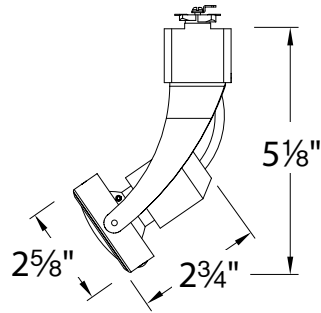

Model: 104

120V Track Miniature Line Voltage Luminaire

WAC LIGHTING

Responsible Lighting®

PRODUCT DESCRIPTION

Achieve the sleek look of MR16 fixtures without the need for a bulky transformer. A variety of finishes to accommodate any interior space.

FEATURES

- Available with LED lamping option
- Easily re-lamped from the front without the use of tools
- Yoke mounted gimbal ring track head
- 350° horizontal rotation and 90° vertical aiming
- 5 year WAC product warranty

SPECIFICATIONS

Construction: Formed metal with polycarbonate track adaptor and aiming screws in black or white to match track finish.

Finishes: Available in Black (BK), Dark Bronze (DB), and White (WT).